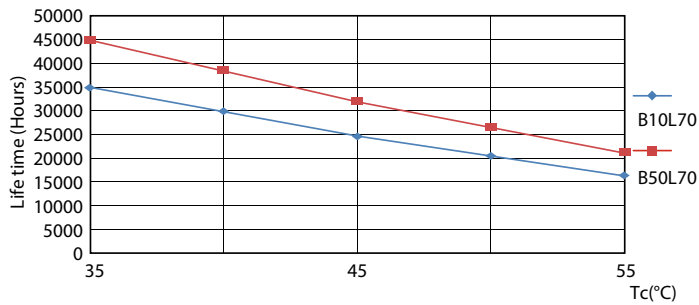

CorePro LEDtube EM/Mains T8

Photometric data

LEDtube COR 114,5W G13 1600lm 840-GUL

Lifetime

LEDtube COR 114,5W 30K LifetimeVsTc-LED