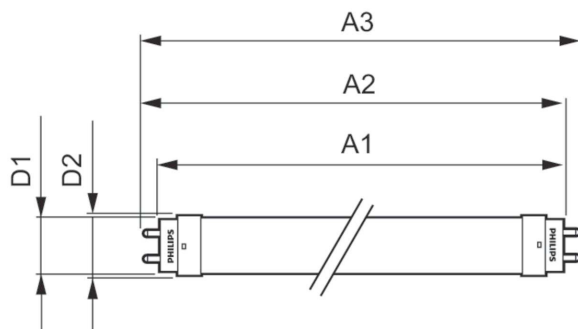

CorePro LEDtube EM/Mains T8

T-Case Maximum (Nom)	40 °C
----------------------	-------

Controls and Dimming

Dimmable	No
----------	----

Mechanical and Housing

Bulb Finish	Frosted
Bulb Material	Glass
Product Length	1200 mm
Bulb Shape	Tube, double-ended

Product Data

Full product code	871951432535700
Order product name	CorePro LEDtube 1200mm 14.5W840
EAN/UPC - Product	8719514325357
Order code	929003022302
Numerator - Quantity Per Pack	1
Numerator - Packs per outer box	10
Material Nr. (12NC)	929003022302
Net Weight (Piece)	0.215 kg

Dimensional drawing

T8 Corepro 220-240V 14.5W 1600lm 4000K

Product	D1	D2	A1	A2	A3
CorePro LEDtube 1200mm 14.5W840	25.7 mm	28 mm	1198 mm	1205 mm	1212 mm

Photometric data

LEDtube COR 1 14,5W G13 1600lm-LDD

LEDtube COR 1 14,5W G13 1600lm 840-POC