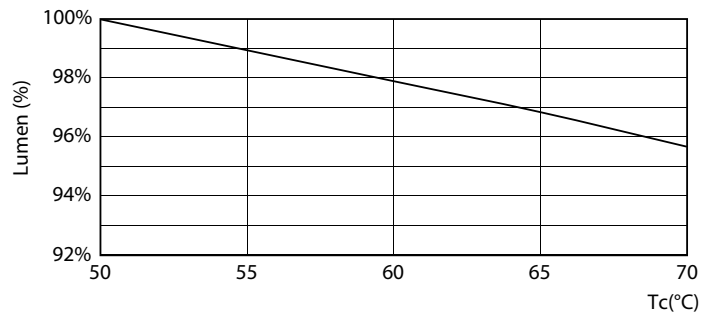

LEDtube COR 114,5W 30K LumenVsTc-LMP

CorePro LEDtube EM/Mains T8

Photometric data

LEDtube COR 114,5W G13 1600lm 840-GUL

Lifetime