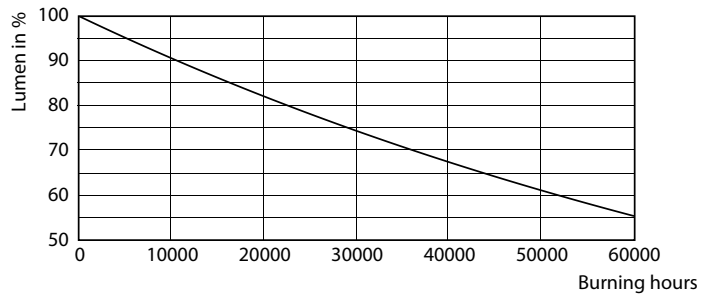

CorePro LEDtube EM/Mains T8

Lifetime

LEDtube 30K