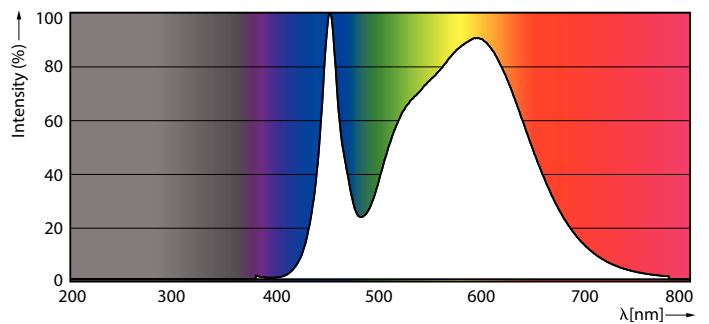

LEDtube COR 1 14,5W G13 1600lm 840-POC