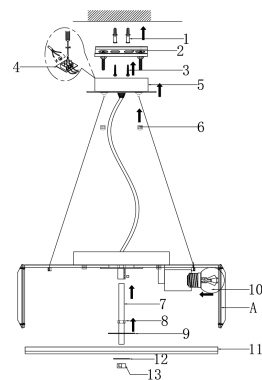

Ceiling lamp Recinto

Series: Recinto Article: MOD080CL-06CH

PROPERTIES

Lamp type: Ceiling lamp
 Height, mm: 858
 Min Height, mm: 258
 Max Height, mm: 858
 Bulbs: (60W)
 Diameter, mm: 400
 Ceiling bowl height, mm: 25
 Ceiling bowl diameter, mm: 100
 Ceiling mount type: Plank

PLAFOND / LAMPSHADE

Lampshade Colour: Transparent
 Shade Material: Crystal

ADDITIONAL

Light Socket: E27
 Lamp power: 60
 VOLTAGE: AC220_240
 Base material: Metal
 2in1: No
 LED: No
 Bulbs incl.: No
 Barcode: 4251110030036
 IP: IP20
 Package volume, m3: 0.051359
 Net weight, kg: 6.15
 Warranty: 2

A=48