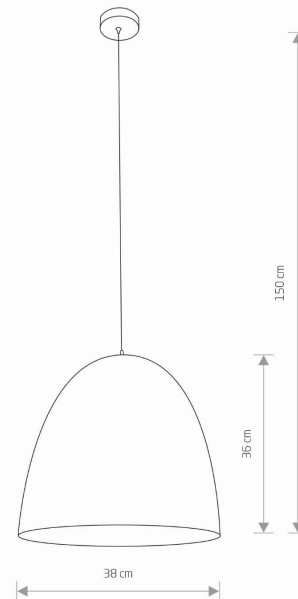

LUMINAIRE MODEL

**EGG M  
9022**

CATALOGUE GROUP  
COUNTRY OF ORIGIN

**KATALOG 2022  
MADE IN POLAND**

LIGHT SOURCE **E27**  
 LIGHT SOURCES TYPE **Replaceable**  
 MAXIMUM WATTAGE **1x40W**  
 LAMP INCLUDES SOURCE OF LIGHT **No**  
 NUMBER OF LIGHT SOURCES **1**  
 IP **IP20**  
**Interior use**

PACKAGE DIMENSIONS (L/W/H) **40cm/40cm/38cm**

NET/GROSS WEIGHT **1,66kg/2,68kg**

ASSEMBLY METHOD **Bridge**

LEADING/SUPPLEMENTARY COLOR **Black,Gold**

MATERIALS **Composite,Painted steel**

STYLE **Modern**

ELECTRICAL SECURITY CLASS **I**

POWER SUPPLY **~220-230V/50/60Hz**

DIMENSIONS

5 903139902298