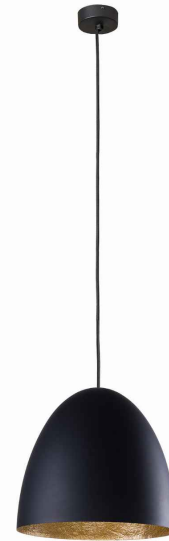

LUMINAIRE MODEL

**EGG M
9022**

CATALOGUE GROUP
COUNTRY OF ORIGIN

**KATALOG 2022
MADE IN POLAND**

LIGHT SOURCE **E27**
LIGHT SOURCES TYPE **Replaceable**
MAXIMUM WATTAGE **1x40W**
LAMP INCLUDES SOURCE OF LIGHT **No**
NUMBER OF LIGHT SOURCES **1**
IP **IP20**
Interior use

PACKAGE DIMENSIONS (L/W/H) **40cm/40cm/38cm**

NET/GROSS WEIGHT **1,66kg/2,68kg**

ASSEMBLY METHOD **Bridge**

LEADING/SUPPLEMENTARY COLOR **Black,Gold**

MATERIALS **Composite,Painted steel**

STYLE **Modern**

ELECTRICAL SECURITY CLASS **I**

POWER SUPPLY **~220-230V/50/60Hz**