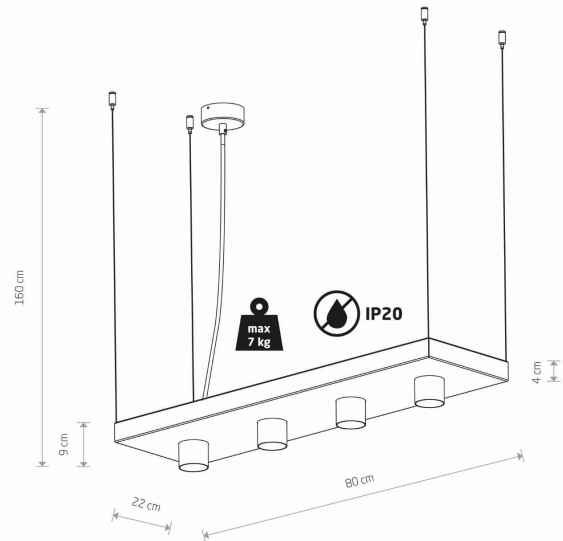

LUMINAIRE MODEL

PLANT
9381

CATALOGUE GROUP
COUNTRY OF ORIGIN

KATALOG 2022
MADE IN POLAND

LIGHT SOURCE **GU10**
 LIGHT SOURCES TYPE **Replaceable**
 MAXIMUM WATTAGE **4x35W**
 LAMP INCLUDES SOURCE OF LIGHT **No**
 NUMBER OF LIGHT SOURCES **4**
 IP **IP20**
Interior use

PACKAGE DIMENSIONS (L/W/H) **83,5cm/25,5cm/12cm**

NET/GROSS WEIGHT **4,92kg/5,34kg**

ASSEMBLY METHOD **Bridge**

LEADING/SUPPLEMENTARY COLOR **Black,Nickel**

MATERIALS **Painted steel,Steel**

STYLE **Modern**

ELECTRICAL SECURITY CLASS **I**

POWER SUPPLY **~220-230V/50/60Hz**

DIMENSIONS

5 903 139938 198