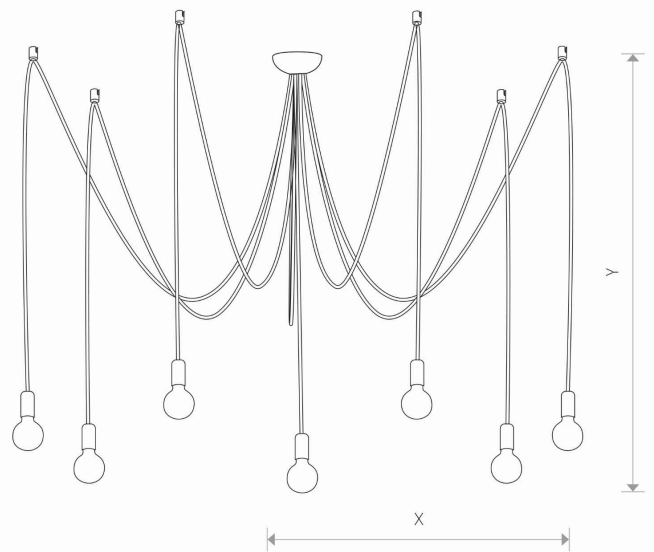

LUMINAIRE MODEL

SPIDER
6785

CATALOGUE GROUP
COUNTRY OF ORIGIN

KATALOG 2022
MADE IN POLAND

LIGHT SOURCE **E27**
 LIGHT SOURCES TYPE **Replaceable**
 MAXIMUM WATTAGE **7x60W**
 LAMP INCLUDES SOURCE OF LIGHT **No**
 NUMBER OF LIGHT SOURCES **7**
 IP **IP20**
Interior use

PACKAGE DIMENSIONS (L/W/H) **21cm/21cm/21cm**

NET/GROSS WEIGHT **1,68kg/2,01kg**

ASSEMBLY METHOD **Bridge**

LEADING/SUPPLEMENTARY COLOR **Black**

MATERIALS **Braided cable, Painted steel**

STYLE **Modern**

ELECTRICAL SECURITY CLASS **I**

POWER SUPPLY **~220-230V/50/60Hz**

DIMENSIONS

X+Y=max 300 cm

5 903139678599