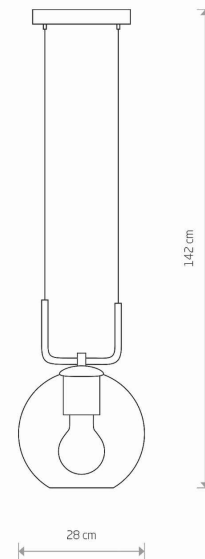

Nowodvorski
LIGHTING

CATALOGUE CARD

LUMINAIRE MODEL

MONACO
9364

CATALOGUE GROUP
COUNTRY OF ORIGIN

KATALOG 2022
MADE IN POLAND

LIGHT SOURCE **E27**
LIGHT SOURCES TYPE **Replaceable**
MAXIMUM WATTAGE **1x60W**
LAMP INCLUDES SOURCE OF LIGHT **No**
NUMBER OF LIGHT SOURCES **1**
IP **IP20**
Interior use

PACKAGE DIMENSIONS (L/W/H) **32cm/32cm/34cm**

NET/GROSS WEIGHT **1,72kg/2,45kg**

ASSEMBLY METHOD **Bridge**

LEADING/SUPPLEMENTARY COLOR **Black, Smoked**

MATERIALS **Glass, Braided cable, Painted steel**

STYLE **Modern**

ELECTRICAL SECURITY CLASS **I**

POWER SUPPLY **~220-230V/50/60Hz**

DIMENSIONS

5 903139936491