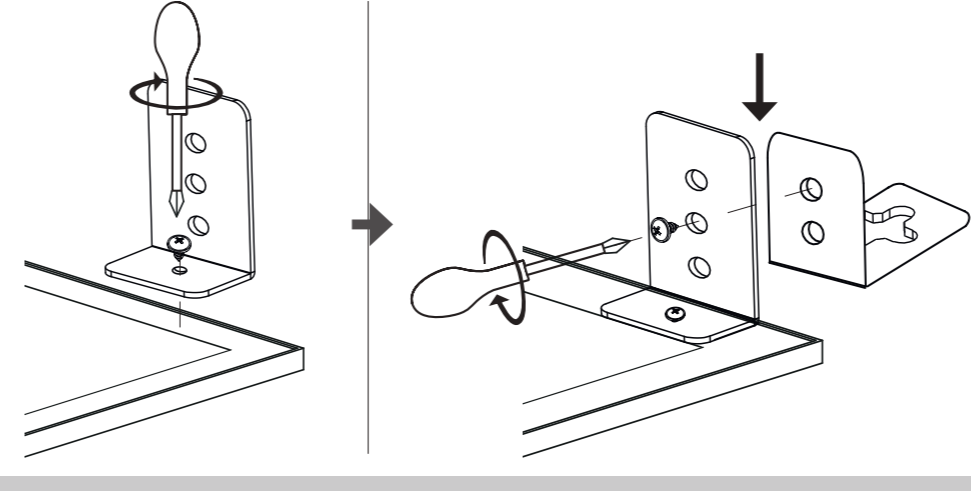

555 mm

420 mm

A Ceiling Panel Mount

B Recessed Ceiling Mount

C Semi Recessed Mount

EGLO

33107
33108

LED-PANEL

555 mm

420mm

D Surface Mount

33107: 45x45 cm

33108: 60x30 cm

E Hanging Mount

33107+33108

61355 61489

33107: 20cm
33108: 35.2cm

F

OFF ON	OFF ON
W	9 Single colors
10% 25% 50% 100%	* [brightness icon]
D1 D2	hold [D1] 3 sec → memorize settings → press [D2] → set memorize settings
Flash Smooth	Changing function