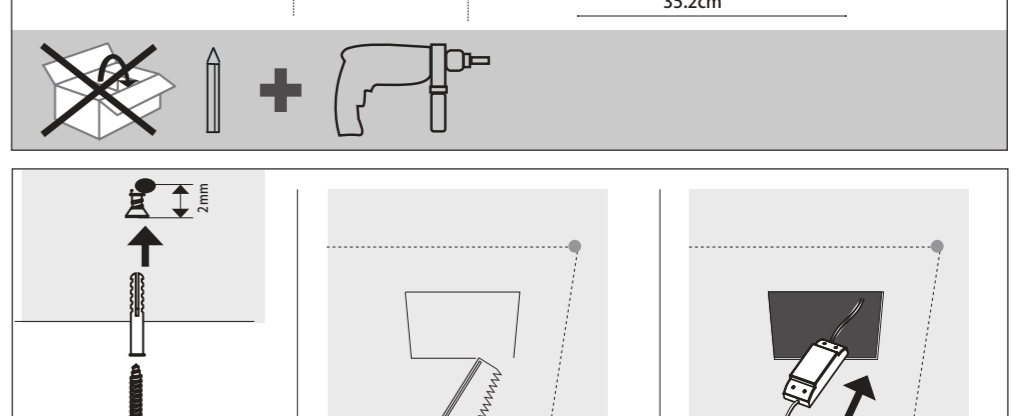

555 mm

420 mm

A Ceiling Panel Mount

B Recessed Ceiling Mount

C Semi Recessed Mount

EGLO

33107
33108

LED-PANEL

555 mm

420mm

D Surface Mount

33107: 45x45 cm

33108: 60x30 cm

E Hanging Mount

33107+33108

61355 61489

33107: 20cm
33108: 35.2cm

F

OFF ON	OFF ON
W	9 Single colors
10% 25% 50% 100%	* [brightness icon]
D1 D2	hold [D1] 3 sec → memorize settings → press [D2] → set memorize settings
Flash Smooth	Changing function