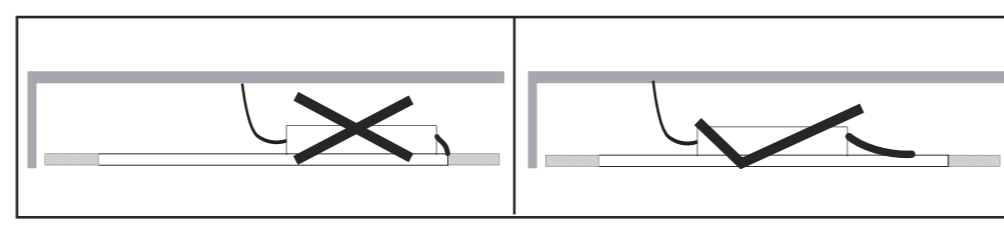

555 mm

420 mm

A Ceiling Panel Mount

B Recessed Ceiling Mount

C Semi Recessed Mount

EGLO

33107
33108

LED-PANEL

555 mm

420mm

D Surface Mount

33107: 45x45 cm

33108: 60x30 cm

E Hanging Mount

33107+33108

61355 61489

33107: 20cm
33108: 35.2cm

F

OFF ON	OFF ON
W	9 Single colors
10% 25% 50% 100%	* [brightness icon]
D1 D2	hold [D1] 3 sec → memorize settings → press [D2] → set memorize settings
Flash Smooth	Changing function