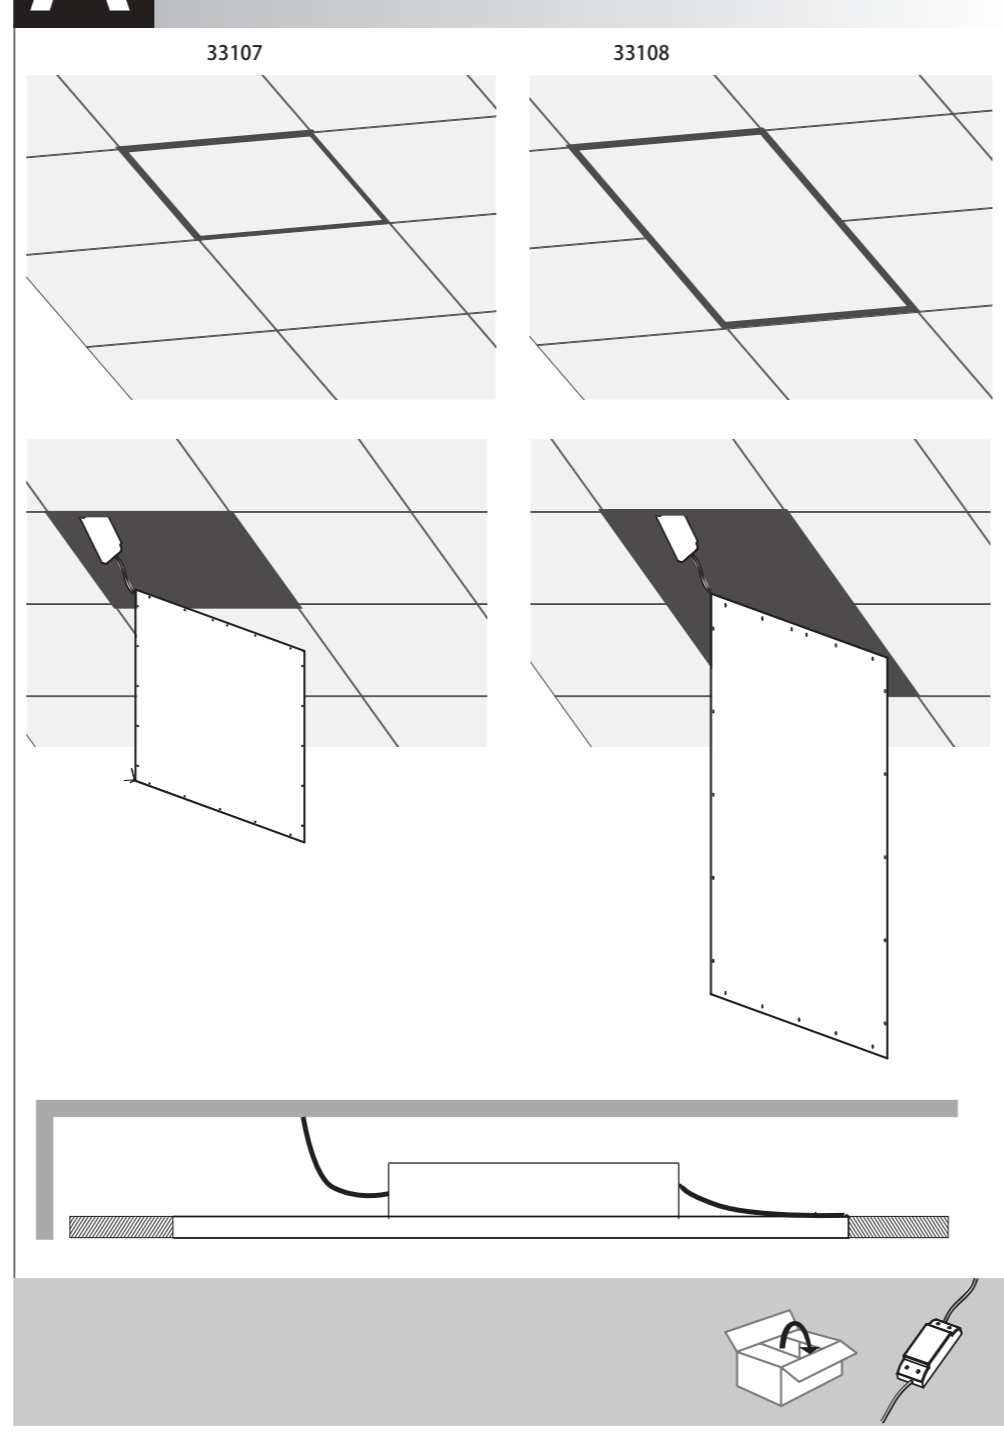

555 mm

420 mm

A Ceiling Panel Mount

B Recessed Ceiling Mount

C Semi Recessed Mount

EGLO

33107
33108

LED-PANEL

555 mm

420mm

D Surface Mount

33107: 45x45 cm

33108: 60x30 cm

E Hanging Mount

33107+33108

61355 61489

33107: 20cm
33108: 35.2cm

F

OFF ON	OFF ON
W	9 Single colors
10% 25% 50% 100%	* [brightness icon]
D1 D2	hold [D1] 3 sec → memorize settings → press [D2] → set memorize settings
Flash Smooth	Changing function