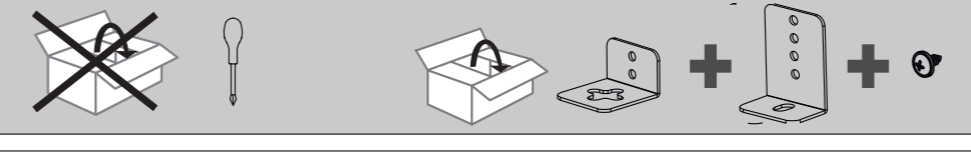

555 mm

420 mm

A Ceiling Panel Mount

B Recessed Ceiling Mount

C Semi Recessed Mount

EGLO

33107
33108

LED-PANEL