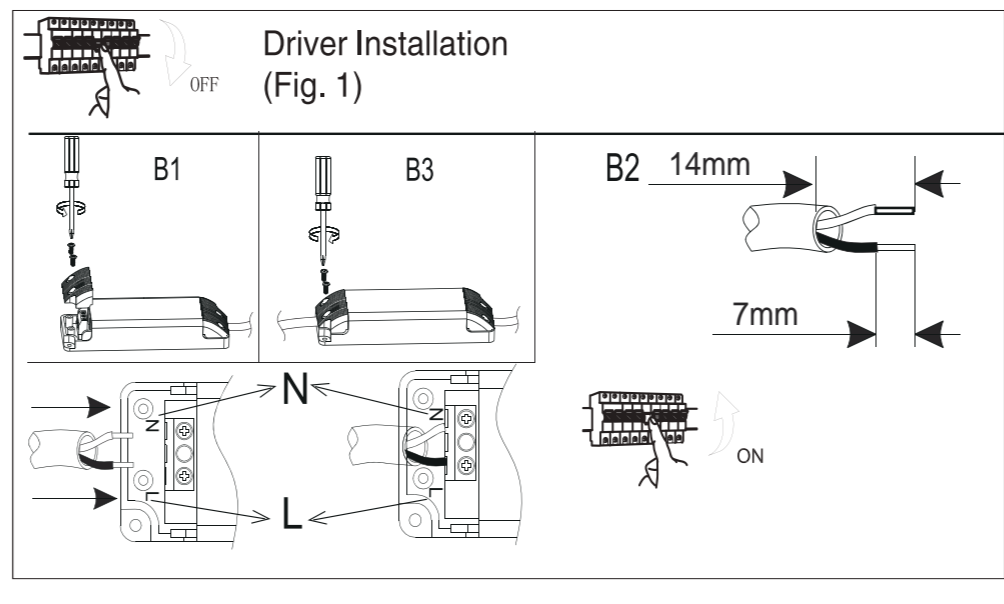

555 mm

420 mm

A Ceiling Panel Mount

B Recessed Ceiling Mount

C Semi Recessed Mount

EGLO

33107
33108

LED-PANEL

555 mm

420mm

D Surface Mount

33107: 45x45 cm

33108: 60x30 cm

E Hanging Mount

33107+33108

61355 61489

33107: 20cm
33108: 35.2cm

F

OFF ON	OFF ON
W	9 Single colors
10% 25% 50% 100%	* [brightness icon]
D1 D2	hold [D1] 3 sec → memorize settings → press [D2] → set memorize settings
Flash Smooth	Changing function