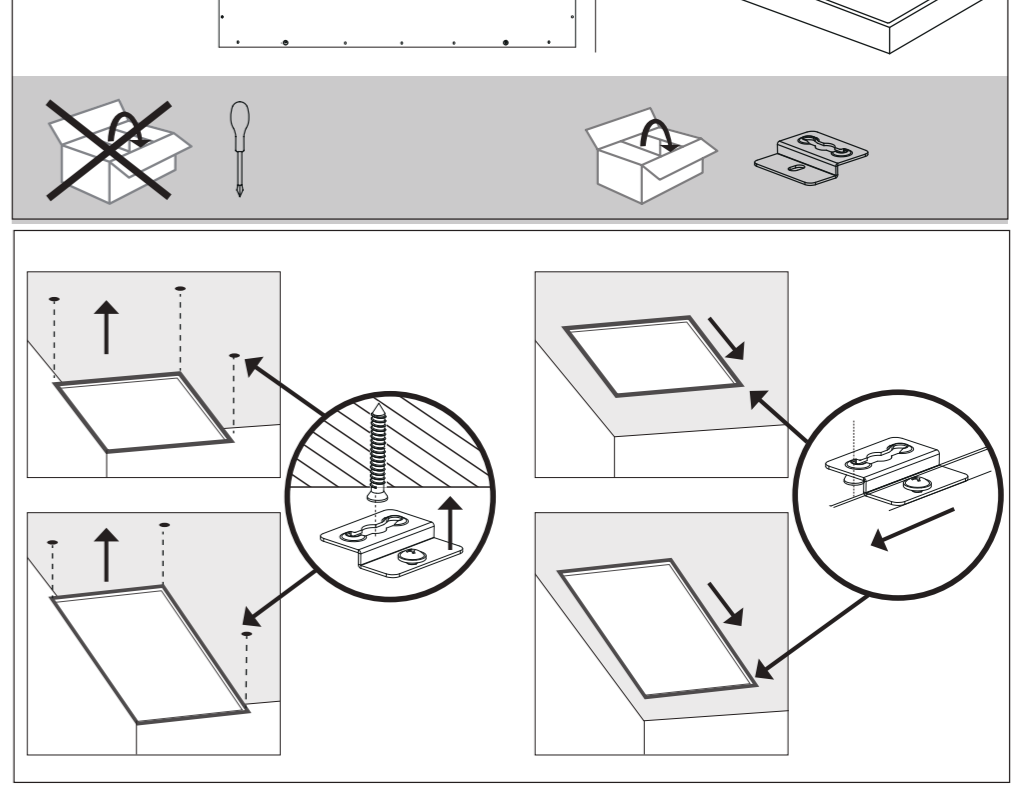

555 mm

420 mm

A Ceiling Panel Mount

B Recessed Ceiling Mount

C Semi Recessed Mount

EGLO

33107
33108

LED-PANEL

555 mm

420mm

D Surface Mount

33107: 45x45 cm

33108: 60x30 cm

E Hanging Mount

33107+33108

61355 61489

33107: 20cm
33108: 35.2cm

F

OFF ON	OFF ON
W	9 Single colors
10% 25% 50% 100%	* [brightness icon]
D1 D2	hold [D1] 3 sec → memorize settings → press [D2] → set memorize settings
Flash Smooth	Changing function