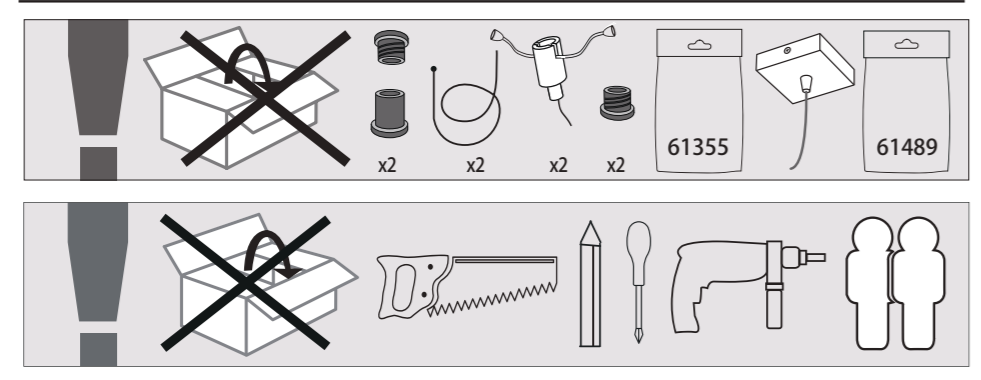

555 mm

420 mm

A Ceiling Panel Mount

B Recessed Ceiling Mount

C Semi Recessed Mount

EGLO

33107
33108

LED-PANEL

555 mm

420mm

D Surface Mount

33107: 45x45 cm

33108: 60x30 cm

E Hanging Mount

33107+33108

61355 61489

33107: 20cm
33108: 35.2cm

F

OFF ON	OFF ON
W	9 Single colors
10% 25% 50% 100%	* [brightness icon]
D1 D2	hold [D1] 3 sec → memorize settings → press [D2] → set memorize settings
Flash Smooth	Changing function