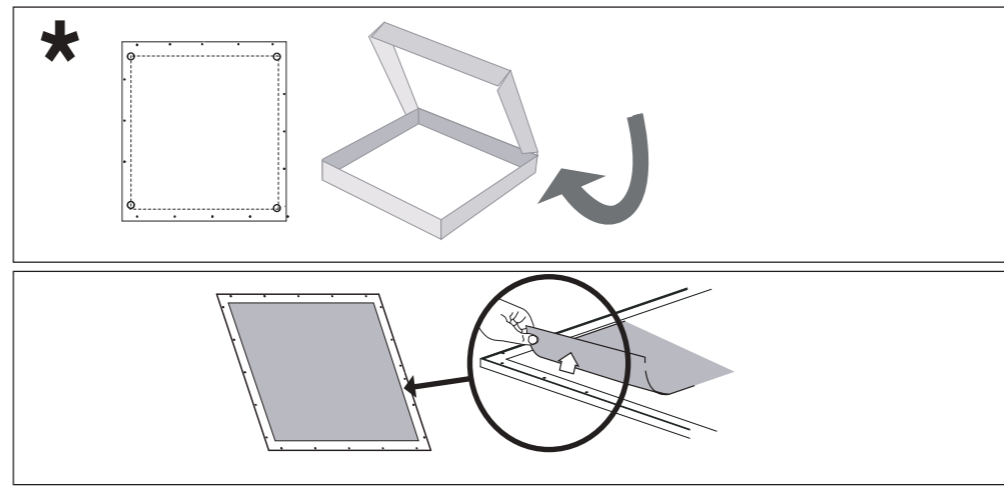

555 mm

420 mm

A Ceiling Panel Mount

B Recessed Ceiling Mount

C Semi Recessed Mount

EGLO

33107
33108

LED-PANEL

555 mm

420mm

D Surface Mount

33107: 45x45 cm

33108: 60x30 cm

E Hanging Mount

33107+33108

61355 61489

33107: 20cm
33108: 35.2cm

F

OFF ON	OFF ON
W	9 Single colors
10% 25% 50% 100%	* [brightness icon]
D1 D2	hold [D1] 3 sec → memorize settings → press [D2] → set memorize settings
Flash Smooth	Changing function