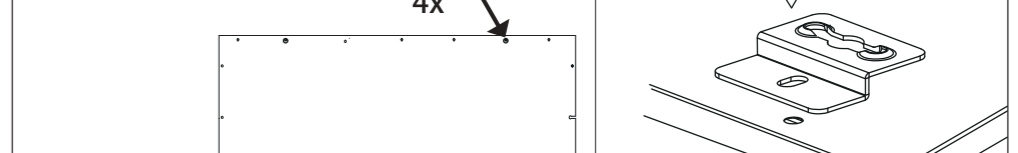

555 mm

420 mm

A Ceiling Panel Mount

B Recessed Ceiling Mount

C Semi Recessed Mount

EGLO

33107
33108

LED-PANEL

555 mm

420mm

D Surface Mount

33107: 45x45 cm

33108: 60x30 cm

E Hanging Mount

33107+33108

61355 61489

33107: 20cm
33108: 35.2cm

F

OFF ON	OFF ON
W	9 Single colors
10% 25% 50% 100%	* [brightness icon]
D1 D2	hold [D1] 3 sec → memorize settings → press [D2] → set memorize settings
Flash Smooth	Changing function