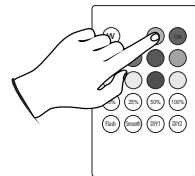

Pairing

< 5 sec. 3x ON

Unpairing

< 5 sec. 3x OFF