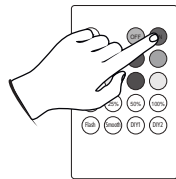

Pairing

< 5 sec. 3x ON

Unpairing

< 5 sec. 3x OFF