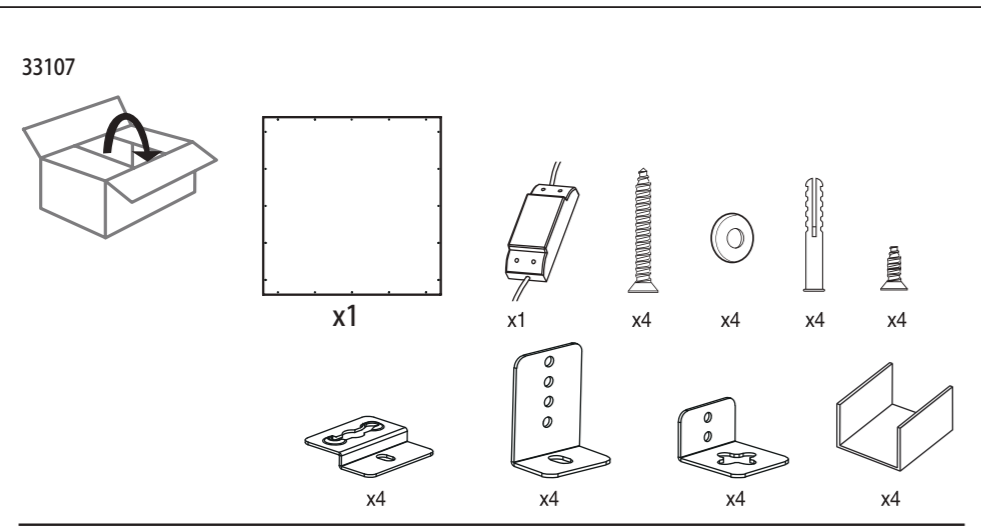

555 mm

420 mm

A Ceiling Panel Mount

B Recessed Ceiling Mount

C Semi Recessed Mount

EGLO

33107
33108

LED-PANEL

555 mm

420mm

D Surface Mount

33107: 45x45 cm

33108: 60x30 cm

E Hanging Mount

33107+33108

61355 61489