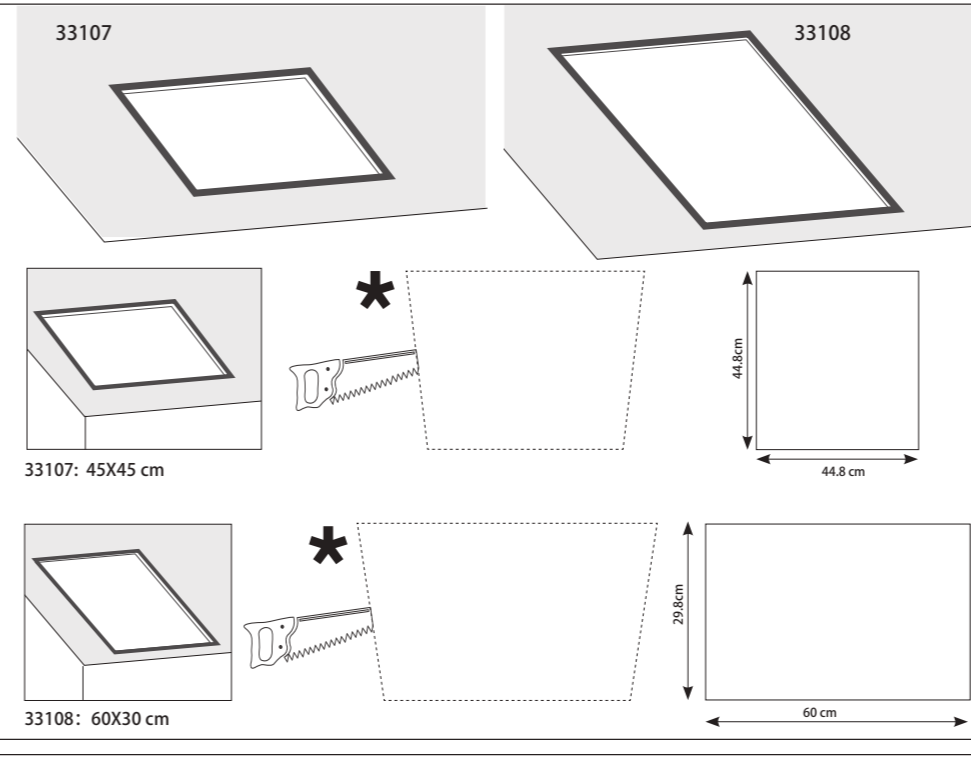

555 mm

420 mm

A Ceiling Panel Mount

B Recessed Ceiling Mount

C Semi Recessed Mount

EGLO

33107
33108

LED-PANEL

555 mm

420mm

D Surface Mount

33107: 45x45 cm

33108: 60x30 cm

E Hanging Mount

33107+33108

61355 61489

33107: 20cm
33108: 35.2cm

F

OFF ON	OFF ON
W	9 Single colors
10% 25% 50% 100%	* [brightness icon]
D1 D2	hold [D1] 3 sec → memorize settings → press [D2] → set memorize settings
Flash Smooth	Changing function