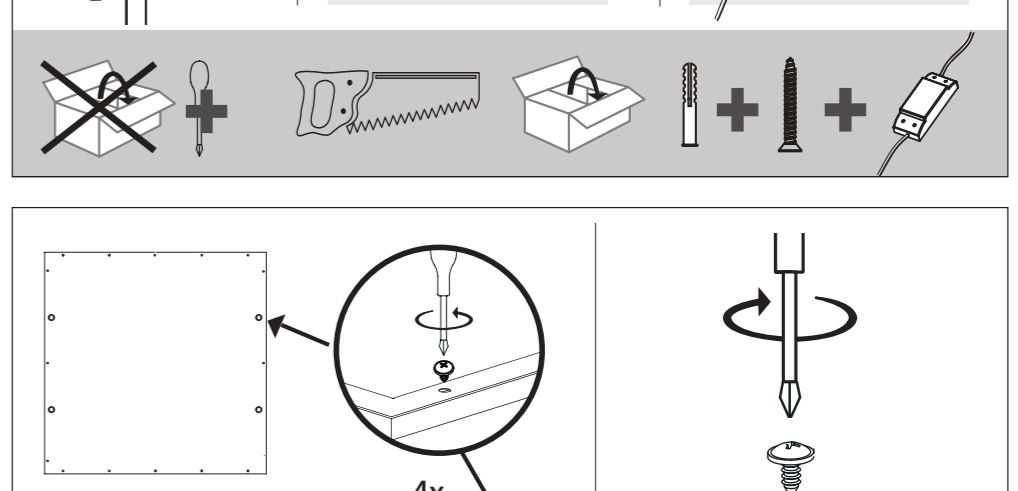

555 mm

420 mm

A Ceiling Panel Mount

B Recessed Ceiling Mount

C Semi Recessed Mount

EGLO

33107
33108

LED-PANEL

555 mm

420mm

D Surface Mount

33107: 45x45 cm

33108: 60x30 cm

E Hanging Mount

33107+33108

61355 61489