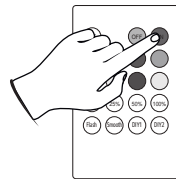

Pairing

< 5 sec. 3x ON

Unpairing

< 5 sec. 3x OFF