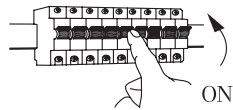

555 mm

420 mm

A Ceiling Panel Mount

B Recessed Ceiling Mount

C Semi Recessed Mount

EGLO

33107
33108

LED-PANEL

555 mm

420mm

D Surface Mount

33107: 45x45 cm

33108: 60x30 cm

E Hanging Mount

33107+33108

61355 61489

33107: 20cm
33108: 35.2cm

F

OFF ON	OFF ON
W	9 Single colors
10% 25% 50% 100%	* [brightness icon]
D1 D2	hold [D1] 3 sec → memorize settings → press [D2] → set memorize settings
Flash Smooth	Changing function