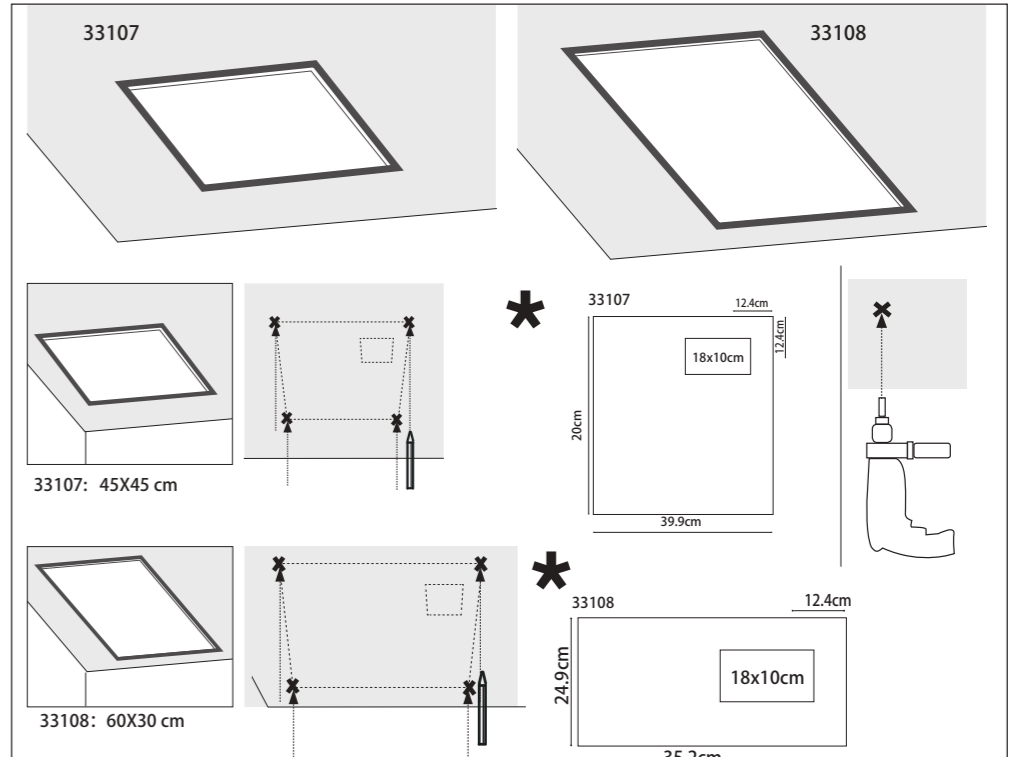

555 mm

420 mm

A Ceiling Panel Mount

B Recessed Ceiling Mount

C Semi Recessed Mount

EGLO

33107
33108

LED-PANEL

555 mm

420mm

D Surface Mount

33107: 45x45 cm

33108: 60x30 cm

E Hanging Mount

33107+33108

61355 61489

33107: 20cm
33108: 35.2cm

F

OFF ON	OFF ON
W	9 Single colors
10% 25% 50% 100%	* [brightness icon]
D1 D2	hold [D1] 3 sec → memorize settings → press [D2] → set memorize settings
Flash Smooth	Changing function