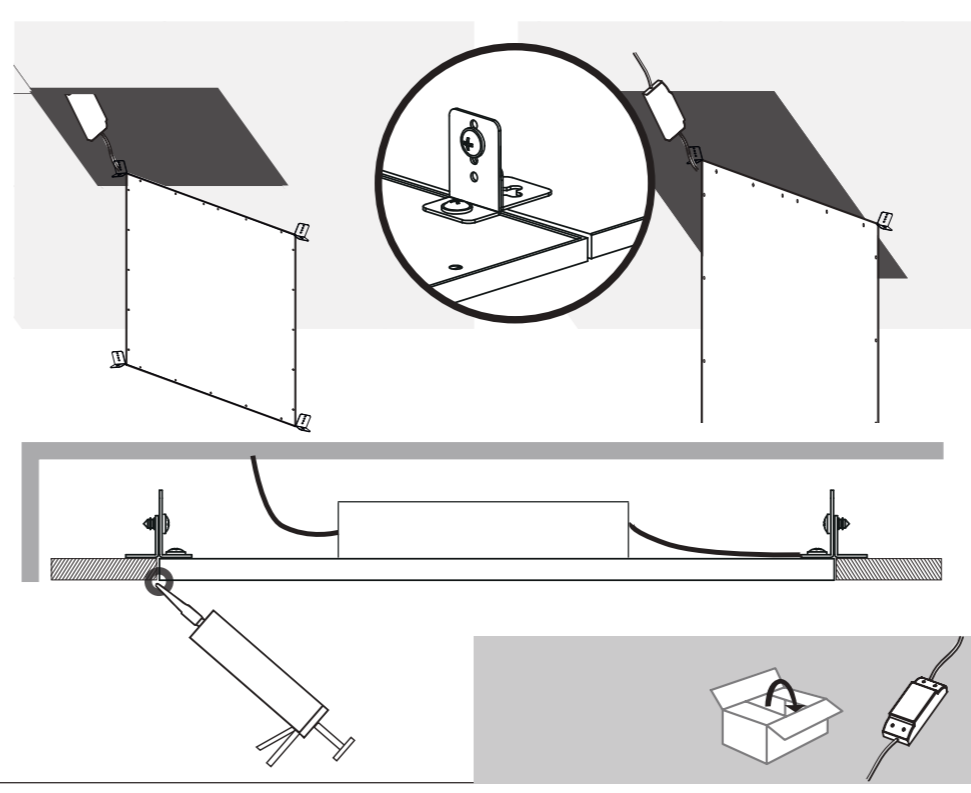

555 mm

420 mm

A Ceiling Panel Mount

B Recessed Ceiling Mount

C Semi Recessed Mount

EGLO

33107
33108

LED-PANEL

555 mm

420mm

D Surface Mount

33107: 45x45 cm

33108: 60x30 cm

E Hanging Mount

33107+33108

61355 61489