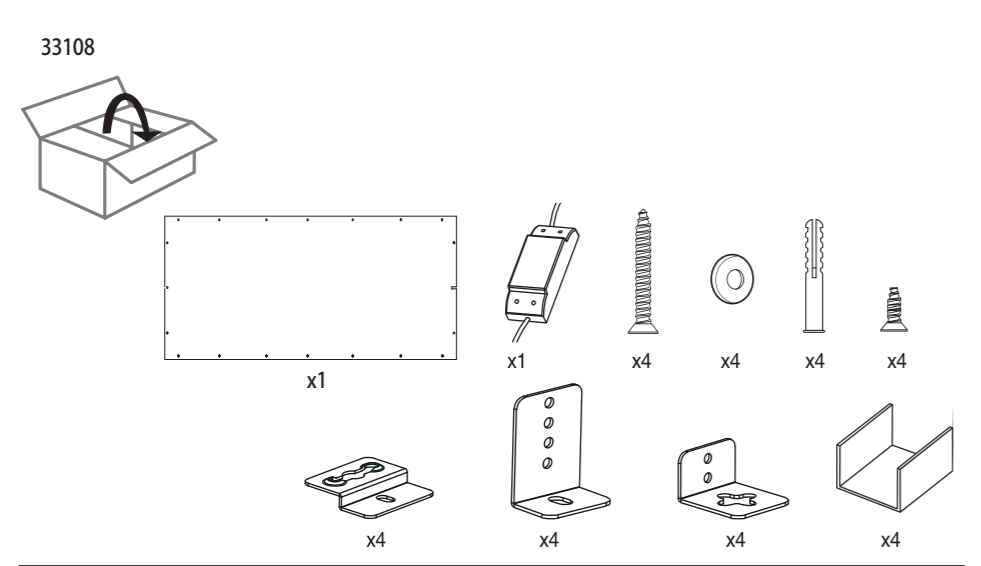

555 mm

420 mm

A Ceiling Panel Mount

B Recessed Ceiling Mount

C Semi Recessed Mount

EGLO

33107
33108

LED-PANEL

555 mm

420mm

D Surface Mount

33107: 45x45 cm

33108: 60x30 cm

E Hanging Mount

33107+33108

61355 61489