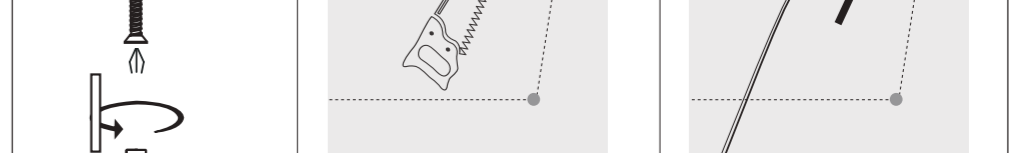

555 mm

420 mm

A Ceiling Panel Mount

B Recessed Ceiling Mount

C Semi Recessed Mount

EGLO

33107
33108

LED-PANEL

555 mm

420mm

D Surface Mount

33107: 45x45 cm

33108: 60x30 cm

E Hanging Mount

33107+33108

61355 61489

33107: 20cm
33108: 35.2cm

F

OFF ON	OFF ON
W	9 Single colors
10% 25% 50% 100%	* [brightness icon]
D1 D2	hold [D1] 3 sec → memorize settings → press [D2] → set memorize settings
Flash Smooth	Changing function