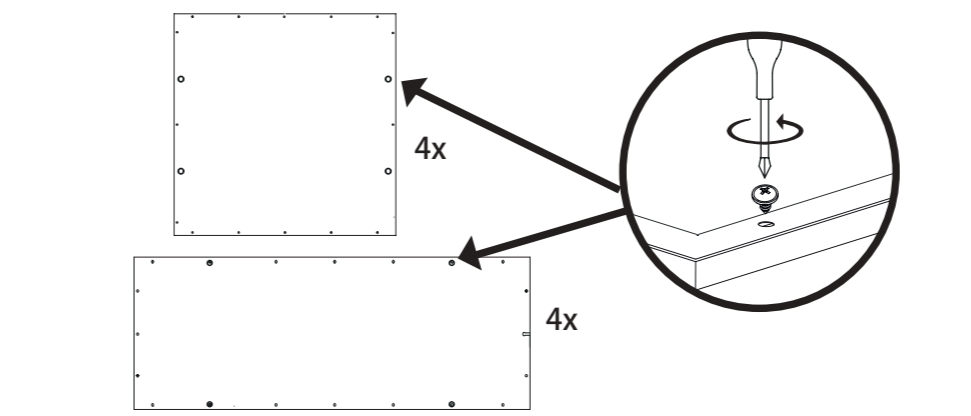

555 mm

420 mm

A Ceiling Panel Mount

B Recessed Ceiling Mount

C Semi Recessed Mount

EGLO

33107
33108

LED-PANEL

555 mm

420mm

D Surface Mount

33107: 45x45 cm

33108: 60x30 cm

E Hanging Mount

33107+33108

61355 61489

33107: 20cm
33108: 35.2cm

F

OFF ON	OFF ON
W	9 Single colors
10% 25% 50% 100%	* [brightness icon]
D1 D2	hold [D1] 3 sec → memorize settings → press [D2] → set memorize settings
Flash Smooth	Changing function