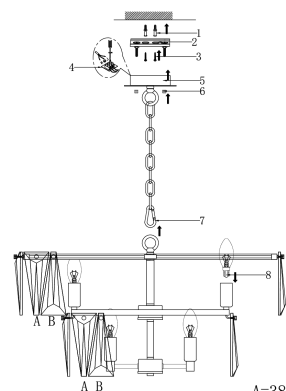

Pendant lamp Puntos

Series: Puntos Article: MOD043PL-12CH

PROPERTIES

Lamp type: Pendant lamp
 Height, mm: 800
 Min Height, mm: 570
 Max Height, mm: 800
 Bulbs: (40W)
 Diameter, mm: 680
 Ceiling bowl height, mm: 30
 Ceiling bowl diameter, mm: 100
 Ceiling mount type: Plank
 Chain length, mm: 400

ADDITIONAL

Light Socket: E14
 Lamp power: 40
 VOLTAGE: AC220_240
 Base material: Metal
 2in1: No
 LED: No
 Bulbs incl.: No
 Barcode: 4251110029108
 IP: IP20
 Package volume, m3: 0.23104
 Net weight, kg: 13.74
 Warranty: 2

A=38
B=38