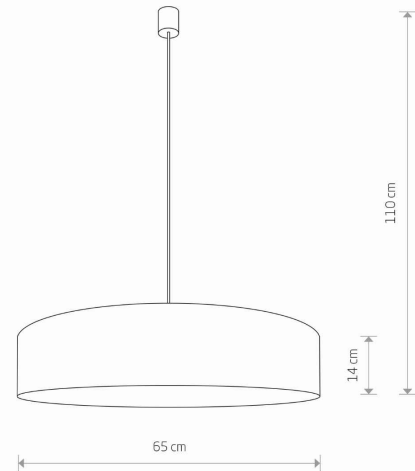

Nowodvorski
LIGHTING

CATALOGUE CARD

LUMINAIRE MODEL

TURDA
8947

CATALOGUE GROUP
COUNTRY OF ORIGIN

KATALOG 2022
MADE IN POLAND

LIGHT SOURCE **E27**
LIGHT SOURCES TYPE **Replaceable**
MAXIMUM WATTAGE **3x25W only LED**
LAMP INCLUDES SOURCE OF LIGHT **No**
NUMBER OF LIGHT SOURCES **3**
IP **IP20**
Interior use

PACKAGE DIMENSIONS (L/W/H) **66,5cm/66,5cm/21,5cm**

NET/GROSS WEIGHT **1,67kg/3,38kg**

ASSEMBLY METHOD **Bridge**

LEADING/SUPPLEMENTARY COLOR **Gray,White**

MATERIALS **Fabric,Plastic,Painted steel**

STYLE **Modern**

ELECTRICAL SECURITY CLASS **I**

POWER SUPPLY **~220-230V/50/60Hz**

DIMENSIONS

5 903139894791