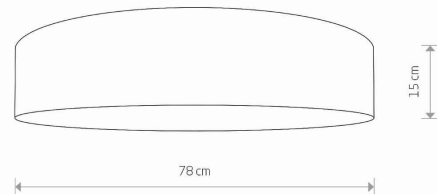

LUMINAIRE MODEL

TURDA
8802

CATALOGUE GROUP
COUNTRY OF ORIGIN

KATALOG 2022
MADE IN POLAND

LIGHT SOURCE **E27**
LIGHT SOURCES TYPE **Replaceable**
MAXIMUM WATTAGE **7x25W only LED**
LAMP INCLUDES SOURCE OF LIGHT **No**
NUMBER OF LIGHT SOURCES **7**
IP **IP20**
Interior use

PACKAGE DIMENSIONS (L/W/H) **80cm/80cm/19cm**
NET/GROSS WEIGHT **4,3kg/6,36kg**
ASSEMBLY METHOD **Direct assembly**
LEADING/SUPPLEMENTARY COLOR **Gold,White**
MATERIALS **Fabric,Plastic,Painted steel**
STYLE **Modern**
ELECTRICAL SECURITY CLASS **I**
POWER SUPPLY **~220-230V/50/60Hz**

DIMENSIONS

5 903139880299