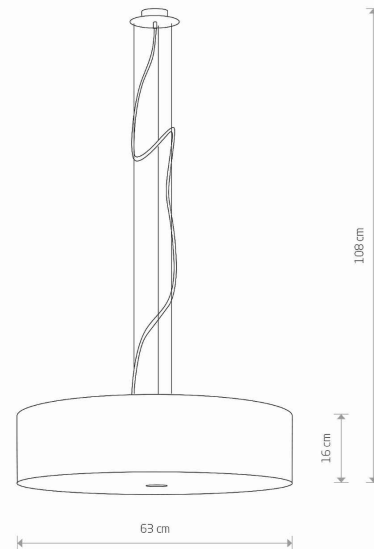

LUMINAIRE MODEL

**VIVIANE**  
**6773**

CATALOGUE GROUP  
COUNTRY OF ORIGIN

**KATALOG 2022**  
**MADE IN POLAND**

LIGHT SOURCE **E27**  
 LIGHT SOURCES TYPE **Replaceable**  
 MAXIMUM WATTAGE **3x60W**  
 LAMP INCLUDES SOURCE OF LIGHT **No**  
 NUMBER OF LIGHT SOURCES **3**  
 IP **IP20**  
**Interior use**

PACKAGE DIMENSIONS (L/W/H) **67cm/67cm/22cm**  
 NET/GROSS WEIGHT **4,02kg/5,81kg**  
 ASSEMBLY METHOD **Bridge**  
 LEADING/SUPPLEMENTARY COLOR **Gray,White**  
 MATERIALS **Fabric,Glass,Chrome**  
 STYLE **Modern**  
 ELECTRICAL SECURITY CLASS **I**  
 POWER SUPPLY **~220-230V/50/60Hz**

DIMENSIONS

5 9 0 3 1 3 9 6 7 7 3 9 4