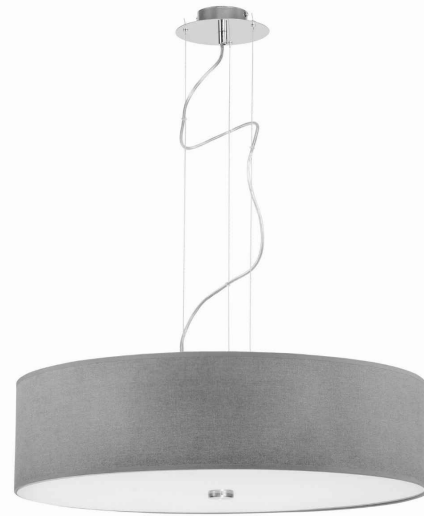

LUMINAIRE MODEL

**VIVIANE**  
**6773**

CATALOGUE GROUP  
COUNTRY OF ORIGIN

**KATALOG 2022**  
**MADE IN POLAND**

LIGHT SOURCE **E27**  
 LIGHT SOURCES TYPE **Replaceable**  
 MAXIMUM WATTAGE **3x60W**  
 LAMP INCLUDES SOURCE OF LIGHT **No**  
 NUMBER OF LIGHT SOURCES **3**  
 IP **IP20**  
**Interior use**

PACKAGE DIMENSIONS (L/W/H) **67cm/67cm/22cm**  
 NET/GROSS WEIGHT **4,02kg/5,81kg**  
 ASSEMBLY METHOD **Bridge**  
 LEADING/SUPPLEMENTARY COLOR **Gray,White**  
 MATERIALS **Fabric,Glass,Chrome**  
 STYLE **Modern**  
 ELECTRICAL SECURITY CLASS **I**  
 POWER SUPPLY **~220-230V/50/60Hz**