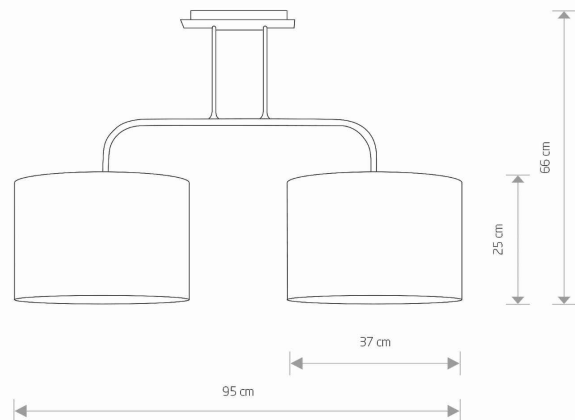

## CATALOGUE CARD

LUMINAIRE MODEL

**ALICE M**  
**6817**

CATALOGUE GROUP  
COUNTRY OF ORIGIN

**KATALOG 2022**  
**MADE IN POLAND**

LIGHT SOURCE **E27**  
LIGHT SOURCES TYPE **Replaceable**  
MAXIMUM WATTAGE **2x60W**  
LAMP INCLUDES SOURCE OF LIGHT **No**  
NUMBER OF LIGHT SOURCES **2**  
IP **IP20**  
**Interior use**

PACKAGE DIMENSIONS (L/W/H) **49cm/15cm/66cm**  
NET/GROSS WEIGHT **1,7kg/3,59kg**  
ASSEMBLY METHOD **Bridge**  
LEADING/SUPPLEMENTARY COLOR **Gray,Black**  
MATERIALS **Fabric,Painted steel**  
STYLE **Modern**  
ELECTRICAL SECURITY CLASS **I**  
POWER SUPPLY **~220-230V/50/60Hz**

### DIMENSIONS

5 903139681797