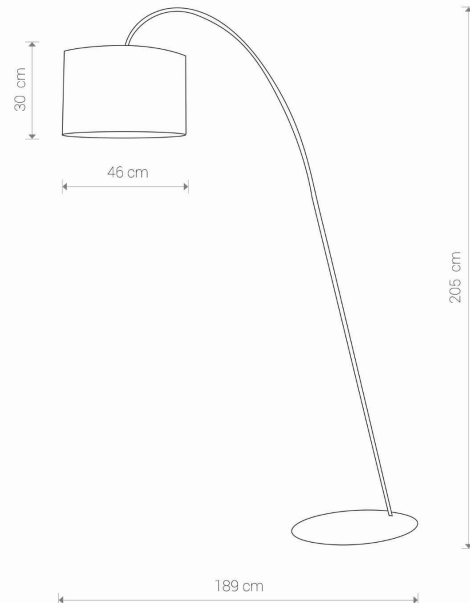

Nowodvorski
LIGHTING

CATALOGUE CARD

LUMINAIRE MODEL

ALICE L
3464

CATALOGUE GROUP
COUNTRY OF ORIGIN

KATALOG 2022
MADE IN POLAND

LIGHT SOURCE **E27**
LIGHT SOURCES TYPE **Replaceable**
MAXIMUM WATTAGE **1x60W**
LAMP INCLUDES SOURCE OF LIGHT **No**
NUMBER OF LIGHT SOURCES **1**
IP **IP20**
Interior use

PACKAGE DIMENSIONS (L/W/H) **65cm/50cm/9cm**
NET/GROSS WEIGHT **12,31kg/15,42kg**
ASSEMBLY METHOD **Free-standing product**
LEADING/SUPPLEMENTARY COLOR **beige,Black**
MATERIALS **Painted steel,Fabric**
STYLE **Modern**
ELECTRICAL SECURITY CLASS **II**
POWER SUPPLY **~220-230V/50/60Hz**

DIMENSIONS

5 9 0 3 1 3 9 3 4 6 4 9 8