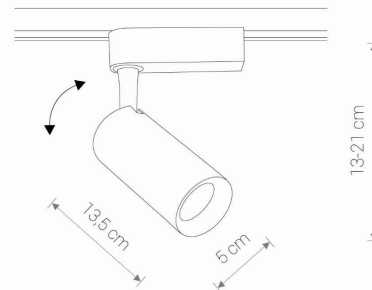

LUMINAIRE MODEL

**PROFILE IRIS LED 20W  
9005**

CATALOGUE GROUP  
COUNTRY OF ORIGIN

**KATALOG 2022  
MADE IN P.R.C.**

LIGHT SOURCE **LED**  
 LIGHT SOURCES TYPE **Integrated**  
 MAXIMUM WATTAGE **20W**  
 LAMP INCLUDES SOURCE OF LIGHT **Yes**  
 NUMBER OF LIGHT SOURCES **1**  
 IP **IP20**  
**Interior use**  
 LIFETIME **30000h**

THIS PRODUCT 9005 CONTAINS A LIGHT SOURCE 7913 OF ENERGY EFFICIENCY CLASS: F

PACKAGE DIMENSIONS (L/W/H) **15cm/14,5cm/7cm**

NET/GROSS WEIGHT **0,41kg/0,49kg**  
 ASSEMBLY METHOD **Works with Profile System**  
 LEADING/SUPPLEMENTARY COLOR **Black**  
 MATERIALS **Painted aluminum, Plastic PC**  
 STYLE **Modern**  
 ELECTRICAL SECURITY CLASS **II**  
 POWER SUPPLY **~220-230V/50/60Hz**

DIMENSIONS

Item No.	POWER	COLOR TEMP	LUMEN	BEAM ANGLE	CRI	IP	LED BRAND	DRIVER BRAND	LIFETIME	WARRANTY
9005	20W	3000K	1230lm	30°	80	IP20	—	—	30000h	—