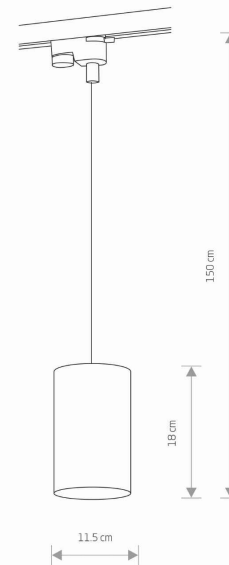

Interior use

PACKAGE DIMENSIONS
(L/W/H)

19,5cm/12cm/12cm

NET/GROSS WEIGHT

0,97kg/1,04kg

ASSEMBLY METHOD

Works with Profile System

LEADING/SUPPLEMENTARY COLOR

~220-230V/50/60Hz

DIMENSIONS

5 9 0 3 1 3 9 8 8 2 3 9 2