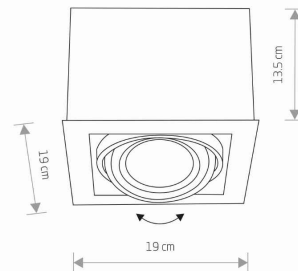

**Interior use**

PACKAGE DIMENSIONS  
(L/W/H)

**21cm/21cm/21cm**

NET/GROSS WEIGHT

**1,14kg/1,38kg**

ASSEMBLY METHOD

**Direct assembly**

LEADING/SUPPLEMENTARY COLOR

**~220-230V/50/60Hz**

DIMENSIONS

5 903139949590