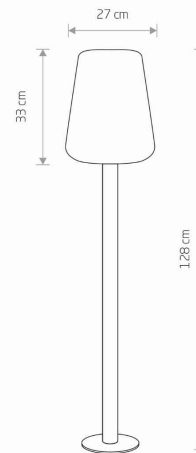

Nowodvorski
LIGHTING

CATALOGUE CARD

LUMINAIRE MODEL

GALAXY
9246

CATALOGUE GROUP
COUNTRY OF ORIGIN

KATALOG 2022
MADE IN POLAND

LIGHT SOURCE **E27**
LIGHT SOURCES TYPE **Replaceable**
MAXIMUM WATTAGE **1x40W**
LAMP INCLUDES SOURCE OF LIGHT **No**
NUMBER OF LIGHT SOURCES **1**
IP **IP65**
Exterior use

PACKAGE DIMENSIONS (L/W/H) **29cm/29cm/129cm**
NET/GROSS WEIGHT **2,9kg/3,9kg**
ASSEMBLY METHOD **Direct assembly**
LEADING/SUPPLEMENTARY COLOR **White,Black**
MATERIALS **Plastic PE,Painted steel**
STYLE **Modern**
ELECTRICAL SECURITY CLASS **I**
POWER SUPPLY **~220-230V/50/60Hz**

DIMENSIONS

5 9 0 3 1 3 9 9 2 4 6 9 6