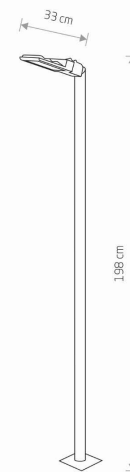

LUMINAIRE MODEL

**PATHWAY LED M
9252**

CATALOGUE GROUP
COUNTRY OF ORIGIN

**KATALOG 2022
MADE IN POLAND**

LIGHT SOURCE **LED**
 LIGHT SOURCES TYPE **Integrated**
 MAXIMUM WATTAGE **24W**
 LAMP INCLUDES SOURCE OF LIGHT **Yes**
 NUMBER OF LIGHT SOURCES **1**
 IP **IP65**
Exterior use
 LIFETIME **30000h**

THIS PRODUCT 9252 CONTAINS A LIGHT SOURCE
7876 OF ENERGY EFFICIENCY CLASS: E

PACKAGE DIMENSIONS **24cm/24cm/202cm**
(L/W/H)

NET/GROSS WEIGHT **4,5kg/6,6kg**
 ASSEMBLY METHOD **Direct assembly**
 LEADING/SUPPLEMENTARY COLOR **Black, Transparent**
 MATERIALS **Painted steel, Painted aluminum**
 STYLE **Modern**
 ELECTRICAL SECURITY CLASS **I**
 POWER SUPPLY **~220-230V/50/60Hz**

DIMENSIONS

5 9 0 3 1 3 9 9 2 5 2 9 7

Item No.	POWER	COLOR TEMP	LUMEN	BEAM ANGLE	CRI	IP	LED BRAND	DRIVER BRAND	LIFETIME	WARRANTY
9252	24W	3000K	2200lm	100°	≥ 70	IP65	—	—	30000h	—