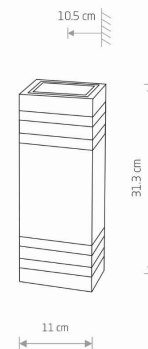

LUMINAIRE MODEL

RIO
4424

CATALOGUE GROUP
COUNTRY OF ORIGIN

KATALOG 2022
MADE IN P.R.C.

LIGHT SOURCE **E27**
 LIGHT SOURCES TYPE **Replaceable**
 MAXIMUM WATTAGE **2x40W**
 LAMP INCLUDES SOURCE OF LIGHT **No**
 NUMBER OF LIGHT SOURCES **2**
 IP **IP54**
Exterior use

PACKAGE DIMENSIONS (L/W/H) **12cm/11cm/32cm**
 NET/GROSS WEIGHT **0,99kg/1,1kg**
 ASSEMBLY METHOD **Direct assembly**
 LEADING/SUPPLEMENTARY COLOR **Black**
 MATERIALS **Painted aluminum, Plastic PC**
 STYLE **Modern**
 ELECTRICAL SECURITY CLASS **I**
 POWER SUPPLY **~220-230V/50/60Hz**

DIMENSIONS

5 9 0 3 1 3 9 4 4 2 4 9 7