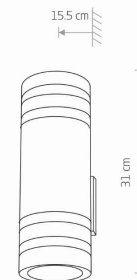

Nowodvorski
LIGHTING

CATALOGUE CARD

LUMINAIRE MODEL

SIERRA
4422

CATALOGUE GROUP
COUNTRY OF ORIGIN

KATALOG 2022
MADE IN P.R.C.

LIGHT SOURCE **E27**
 LIGHT SOURCES TYPE **Replaceable**
 MAXIMUM WATTAGE **2x40W**
 LAMP INCLUDES SOURCE OF LIGHT **No**
 NUMBER OF LIGHT SOURCES **2**
 IP **IP54**
Exterior use

PACKAGE DIMENSIONS (L/W/H) **17cm/10,5cm/32cm**
 NET/GROSS WEIGHT **0,89kg/1,05kg**
 ASSEMBLY METHOD **Direct assembly**
 LEADING/SUPPLEMENTARY COLOR **Black**
 MATERIALS **Painted aluminum, Plastic PC**
 STYLE **Modern**
 ELECTRICAL SECURITY CLASS **I**
 POWER SUPPLY **~220-230V/50/60Hz**

DIMENSIONS

5 9 0 3 1 3 9 4 4 2 2 9 9