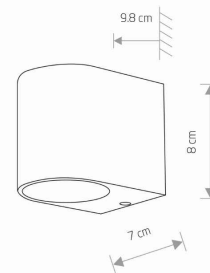

LUMINAIRE MODEL

NICO
9518

CATALOGUE GROUP
COUNTRY OF ORIGIN

KATALOG 2022
MADE IN P.R.C.

LIGHT SOURCE **GU10**
 LIGHT SOURCES TYPE **Replaceable**
 MAXIMUM WATTAGE **1x10W**
 LAMP INCLUDES SOURCE OF LIGHT **No**
 NUMBER OF LIGHT SOURCES **1**
 IP **IP54**
Exterior use

PACKAGE DIMENSIONS (L/W/H) **11cm/8,5cm/9cm**
 NET/GROSS WEIGHT **0,31kg/0,4kg**
 ASSEMBLY METHOD **Direct assembly**
 LEADING/SUPPLEMENTARY COLOR **Graphite**
 MATERIALS **Painted aluminum, Glass**
 STYLE **Modern**
 ELECTRICAL SECURITY CLASS **I**
 POWER SUPPLY **~220-230V/50/60Hz**

DIMENSIONS

5 9 0 3 1 3 9 9 5 1 8 9 0