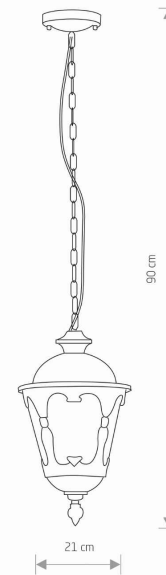

LUMINAIRE MODEL

**TYBR**  
**4684**

CATALOGUE GROUP  
COUNTRY OF ORIGIN

**KATALOG 2022**  
**MADE IN P.R.C.**

LIGHT SOURCE **E27**  
 LIGHT SOURCES TYPE **Replaceable**  
 MAXIMUM WATTAGE **1x60W**  
 LAMP INCLUDES SOURCE OF LIGHT **No**  
 NUMBER OF LIGHT SOURCES **1**  
 IP **IP44**  
**Exterior use**

PACKAGE DIMENSIONS (L/W/H) **20cm/20cm/27cm**

NET/GROSS WEIGHT **1,25kg/1,5kg**

ASSEMBLY METHOD **Direct assembly**

LEADING/SUPPLEMENTARY COLOR **Black with a golden patina**

MATERIALS **Painted aluminum, Glass**

STYLE **Classic**

ELECTRICAL SECURITY CLASS **II**

POWER SUPPLY **~220-230V/50/60Hz**

DIMENSIONS

5 9 0 3 1 3 9 4 6 8 4 9 7