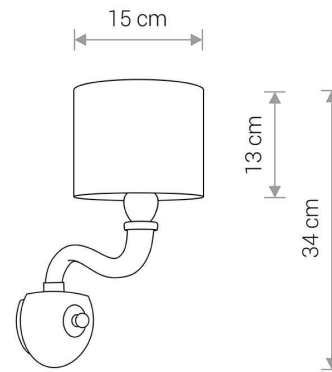

LUMINAIRE MODEL	<b>NEWPORT</b>	CATALOGUE GROUP	<b>KATALOG 2022</b>
	<b>8157</b>	COUNTRY OF ORIGIN	<b>MADE IN P.R.C.</b>
LIGHT SOURCE	<b>E14</b>		
LIGHT SOURCES TYPE	<b>Replaceable</b>		
MAXIMUM WATTAGE	<b>1x40W</b>		
LAMP INCLUDES SOURCE OF LIGHT	<b>No</b>		
NUMBER OF LIGHT SOURCES	<b>1</b>		
IP	<b>IP20</b>		
	<b>Interior use</b>		
PACKAGE DIMENSIONS (L/W/H)	<b>40cm/23cm/22cm</b>		
NET/GROSS WEIGHT	<b>0,72kg/1,15kg</b>		
ASSEMBLY METHOD	<b>Bridge</b>		
LEADING/SUPPLEMENTARY COLOR	<b>White,Chrome</b>		
MATERIALS	<b>Glass,Fabric,Chrome plated steel</b>		
STYLE	<b>New York</b>		
ELECTRICAL SECURITY CLASS	<b>I</b>	DIMENSIONS	
POWER SUPPLY	<b>~220-230V/50/60Hz</b>		