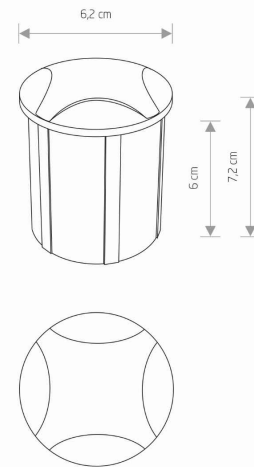

LUMINAIRE MODEL

PAT LED
8162

CATALOGUE GROUP
COUNTRY OF ORIGIN

KATALOG 2022
MADE IN P.R.C.

LIGHT SOURCE **LED**
 LIGHT SOURCES TYPE **Integrated**
 MAXIMUM WATTAGE **3W**
 LAMP INCLUDES SOURCE OF LIGHT **Yes**
 IP **IP65**
Exterior use
 LIFETIME **10000h**

PACKAGE DIMENSIONS (L/W/H) **8cm/7cm/8cm**
 NET/GROSS WEIGHT **0,17kg/0,21kg**
 ASSEMBLY METHOD **Direct assembly**
 LEADING/SUPPLEMENTARY COLOR **Black**
 MATERIALS **Aluminum, Plastic PC**
 STYLE **Modern**
 ELECTRICAL SECURITY CLASS **I**
 POWER SUPPLY **~220-230V/50/60Hz**

DIMENSIONS

CUT OUT

HOLE SHAPE **Round**
 HOLE DIMENSIONS **5,6 / 6cm**

Item No.	POWER	COLOR TEMP	LUMEN	BEAM ANGLE	CRI	IP	LED BRAND	DRIVER BRAND	LIFETIME	WARRANTY
8162	3W	3000K	12lm	25°	≥80	IP65	—	—	10000h	—