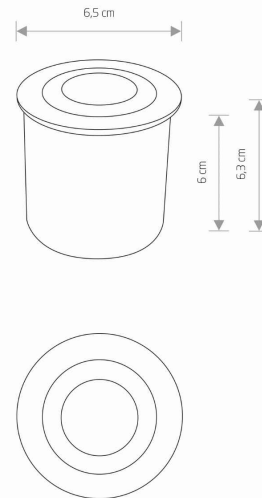

LUMINAIRE MODEL

CIRCLET LED
8163

CATALOGUE GROUP
COUNTRY OF ORIGIN

KATALOG 2022
MADE IN P.R.C.

LIGHT SOURCE **LED**
 LIGHT SOURCES TYPE **Integrated**
 MAXIMUM WATTAGE **3W**
 LAMP INCLUDES SOURCE OF LIGHT **Yes**
 IP **IP65**
Exterior use
 ENERGY EFFICIENCY CLASS **G**
 LIFETIME **10000h**

PACKAGE DIMENSIONS (L/W/H) **8cm/7cm/8cm**
 NET/GROSS WEIGHT **0,16kg/0,2kg**
 ASSEMBLY METHOD **Direct assembly**
 LEADING/SUPPLEMENTARY COLOR **Black**
 MATERIALS **Aluminum,Plastic PC**
 STYLE **Modern**
 ELECTRICAL SECURITY CLASS **I**
 POWER SUPPLY **~220-230V/50/60Hz**

DIMENSIONS

CUT OUT

HOLE SHAPE **Round**
 HOLE DIMENSIONS **5,7/6cm**

Item No.	POWER	COLOR TEMP	LUMEN	BEAM ANGLE	CRI	IP	LED BRAND	DRIVER BRAND	LIFETIME	WARRANTY
8163	3W	3000K	120lm	47°	≥80	IP65	—	—	10000h	—