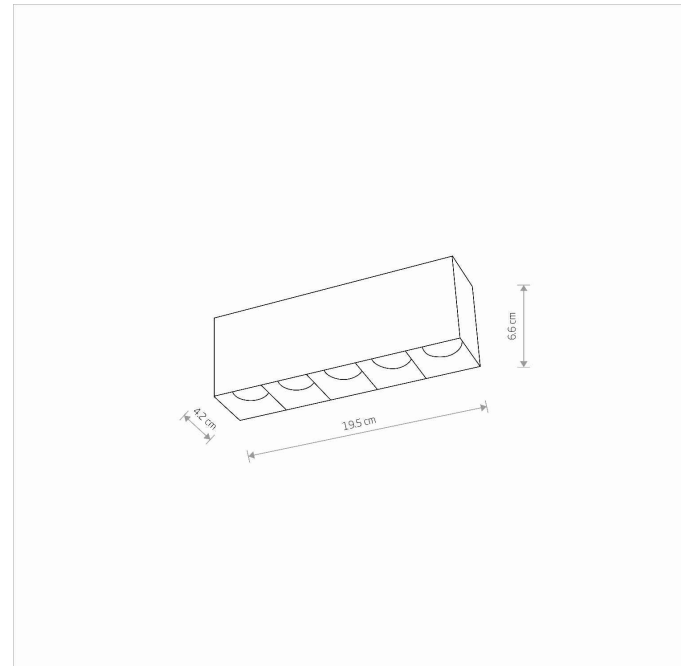

LUMINAIRE MODEL

MIDI LED
10058

CATALOGUE GROUP
COUNTRY OF ORIGIN

—
MADE IN P.R.C.

LIGHT SOURCE **LED**
 LIGHT SOURCES TYPE **Integrated**
 MAXIMUM WATTAGE **20W**
 NUMBER OF LIGHT SOURCES **5**
 IP **IP20**
Interior use
 LIFETIME **30000h**

THIS PRODUCT 10058 CONTAINS A LIGHT SOURCE 10516 OF ENERGY EFFICIENCY CLASS: F

PACKAGE DIMENSIONS (L/W/H) **—/—/—**

NET/GROSS WEIGHT **—/—**

LEADING/SUPPLEMENTARY COLOR **Black**

MATERIALS **Painted aluminum**

STYLE **Modern**

ELECTRICAL SECURITY CLASS **II**

POWER SUPPLY **220-230V/50/60Hz**

DIMENSIONS

5 903139100588

Item No.	POWER	COLOR TEMP	LUMEN	BEAM ANGLE	CRI	IP	LED BRAND	DRIVER BRAND	LIFETIME	WARRANTY
10058	20W	4000K	1700lm	36°	>90	IP20	—	—	30000h	—