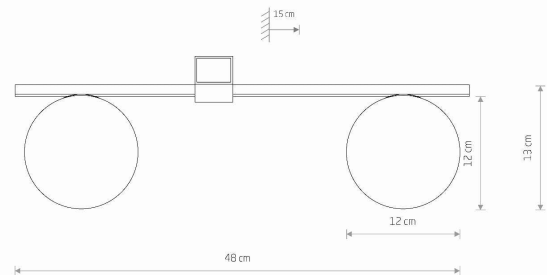

LUMINAIRE MODEL

PIK
10300

CATALOGUE GROUP
COUNTRY OF ORIGIN

—
MADE IN POLAND

LIGHT SOURCE **G9**
 LIGHT SOURCES TYPE **Replaceable**
 MAXIMUM WATTAGE **12W**
 LAMP INCLUDES SOURCE OF LIGHT **No**
 NUMBER OF LIGHT SOURCES **2**
 IP **IP20**
Interior use

PACKAGE DIMENSIONS (L/W/H) **50cm/17cm/14cm**

NET/GROSS WEIGHT **0.45kg/0.82kg**

ASSEMBLY METHOD **Bridge**

LEADING/SUPPLEMENTARY COLOR **Black,White**

MATERIALS **Painted aluminum,Glass**

STYLE **Modern**

ELECTRICAL SECURITY CLASS **I**

POWER SUPPLY **~220-230VV/50Hz**

DIMENSIONS

5 903139103008