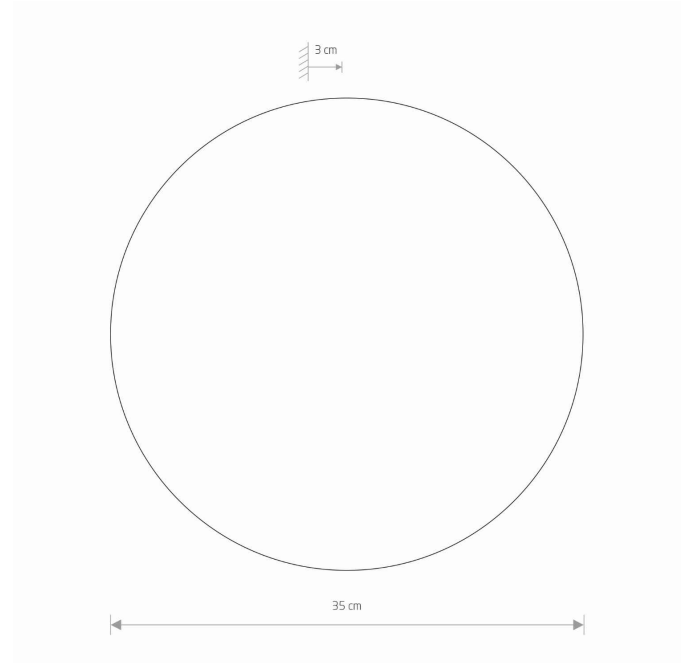

LUMINAIRE MODEL

**RING LED L
10353**

CATALOGUE GROUP
COUNTRY OF ORIGIN

—
MADE IN POLAND

LIGHT SOURCE **LED**
 LIGHT SOURCES TYPE **Integrated**
 MAXIMUM WATTAGE **14W**
 LAMP INCLUDES SOURCE OF LIGHT **Yes**
 IP **IP20**
Interior use
 LIFETIME **50000h**

PACKAGE DIMENSIONS (L/W/H) **35.5cm/35.5cm/3.5cm**

NET/GROSS WEIGHT **1.4kg/1.6kg**
 ASSEMBLY METHOD **Direct assembly**
 LEADING/SUPPLEMENTARY COLOR **Satine
Chocolate,Black**

MATERIALS **Painted steel**
 STYLE **Modern**
 ELECTRICAL SECURITY CLASS **I**
 POWER SUPPLY **~220-230V/50/60Hz**

DIMENSIONS

5 903139103534

Item No.	POWER	COLOR TEMP	LUMEN	BEAM ANGLE	CRI	IP	LED BRAND	DRIVER BRAND	LIFETIME	WARRANTY
10353	14W	3000K	200lm	—	>90	IP20	—	—	50000h	—