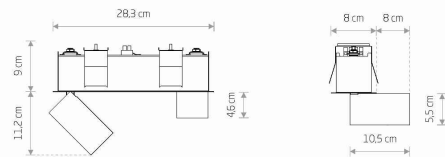

LUMINAIRE MODEL

MONO DEEP
10460

CATALOGUE GROUP
COUNTRY OF ORIGIN

—
MADE IN POLAND

LIGHT SOURCE **GU10**
LIGHT SOURCES TYPE **Replaceable**
MAXIMUM WATTAGE **10W only LED**
LAMP INCLUDES SOURCE OF LIGHT **No**
NUMBER OF LIGHT SOURCES **2**
IP **IP20**
Interior use

PACKAGE DIMENSIONS (L/W/H) **36.5cm/13cm/13cm**
NET/GROSS WEIGHT **1.02kg/1.27kg**
ASSEMBLY METHOD **Recessed assembly**
LEADING/SUPPLEMENTARY COLOR **Black**
MATERIALS **Painted steel, Plastic PC**
STYLE **Modern**
ELECTRICAL SECURITY CLASS **I**
POWER SUPPLY **220-230V/50/60Hz**

DIMENSIONS

5 9 0 3 1 3 9 1 0 4 6 0 9

CUT OUT

HOLE SHAPE **Rectangular**
HOLE DIMENSIONS **6.4x26.8cm**