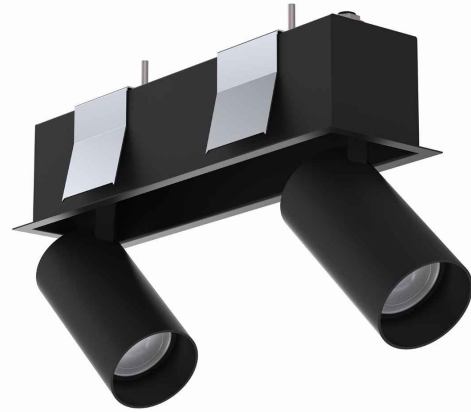

LUMINAIRE MODEL

MONO DEEP
10460

CATALOGUE GROUP
COUNTRY OF ORIGIN

—
MADE IN POLAND

LIGHT SOURCE **GU10**
LIGHT SOURCES TYPE **Replaceable**
MAXIMUM WATTAGE **10W only LED**
LAMP INCLUDES SOURCE OF LIGHT **No**
NUMBER OF LIGHT SOURCES **2**
IP **IP20**
Interior use

PACKAGE DIMENSIONS (L/W/H) **36.5cm/13cm/13cm**
NET/GROSS WEIGHT **1.02kg/1.27kg**
ASSEMBLY METHOD **Recessed assembly**
LEADING/SUPPLEMENTARY COLOR **Black**
MATERIALS **Painted steel, Plastic PC**
STYLE **Modern**
ELECTRICAL SECURITY CLASS **I**
POWER SUPPLY **220-230V/50/60Hz**

DIMENSIONS

5 9 0 3 1 3 9 1 0 4 6 0 9

CUT OUT

HOLE SHAPE **Rectangular**
HOLE DIMENSIONS **6.4x26.8cm**