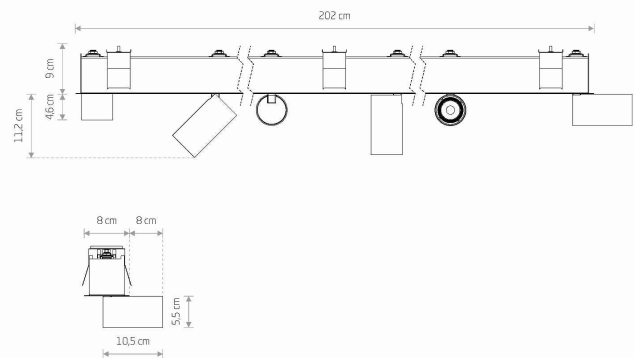

LUMINAIRE MODEL

MONO DEEP
10463

CATALOGUE GROUP
COUNTRY OF ORIGIN

—
MADE IN POLAND

LIGHT SOURCE **GU10**
 LIGHT SOURCES TYPE **Replaceable**
 MAXIMUM WATTAGE **10W only LED**
 LAMP INCLUDES SOURCE OF LIGHT **No**
 NUMBER OF LIGHT SOURCES **6**
 IP **IP20**
Interior use

PACKAGE DIMENSIONS (L/W/H) **205cm/14cm/14cm**

NET/GROSS WEIGHT **4.50kg/5.50kg**

ASSEMBLY METHOD **Recessed assembly**

LEADING/SUPPLEMENTARY COLOR **Black**

MATERIALS **Painted steel, Plastic PC**

STYLE **Modern**

ELECTRICAL SECURITY CLASS **I**

POWER SUPPLY **220-230V/50/60Hz**

DIMENSIONS

CUT OUT

HOLE SHAPE **Rectangular**
 HOLE DIMENSIONS **6.4x200.2cm**