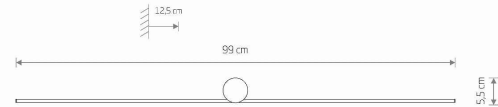

LUMINAIRE MODEL

SPIN LED M
10370

CATALOGUE GROUP —
COUNTRY OF ORIGIN

MADE IN POLAND

LIGHT SOURCE **LED**
 LIGHT SOURCES TYPE **Integrated**
 MAXIMUM WATTAGE **14W**
 LAMP INCLUDES SOURCE OF LIGHT **Yes**
 NUMBER OF LIGHT SOURCES **1**
 IP **IP20**
Interior use
 LIFETIME **50000h**

THIS PRODUCT 10370 CONTAINS A LIGHT SOURCE COB 12V 480 2835 IP20 WARM OF ENERGY EFFICIENCY CLASS: F

PACKAGE DIMENSIONS **105cm/15cm/8cm**
(L/W/H)
 NET/GROSS WEIGHT **0.37kg/0.63kg**
 ASSEMBLY METHOD **Bridge**
 LEADING/SUPPLEMENTARY COLOR **Black,White**
 MATERIALS **Painted aluminum,Plastic PP**
 STYLE **Modern**
 ELECTRICAL SECURITY CLASS **I**
 POWER SUPPLY **~220-230V/50/60Hz**

DIMENSIONS

5 903139103701

Item No.	POWER	COLOR TEMP	LUMEN	BEAM ANGLE	CRI	IP	LED BRAND	DRIVER BRAND	LIFETIME	WARRANTY
10370	14W	3000K	420lm	100°	>90	IP20	—	—	50000h	—