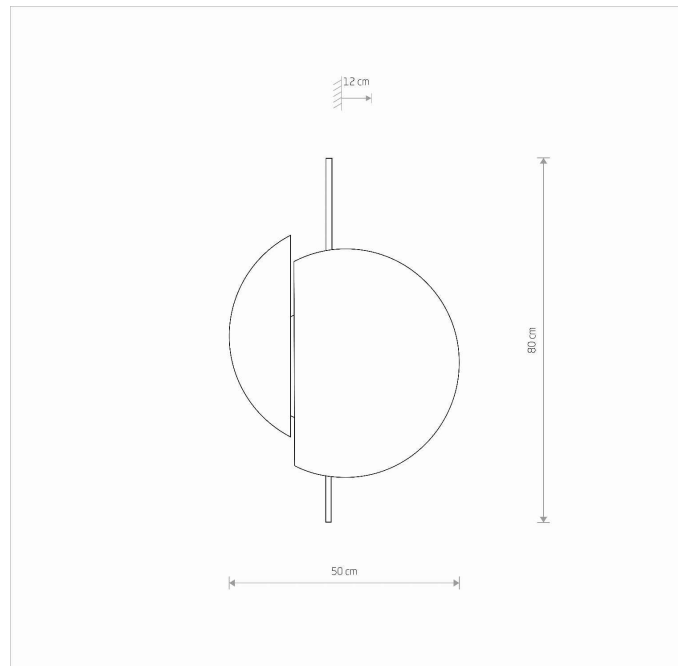

LUMINAIRE MODEL

SUNSET NATURAL C
10578

CATALOGUE GROUP
COUNTRY OF ORIGIN

—
MADE IN POLAND

LIGHT SOURCE **GX53**
LIGHT SOURCES TYPE **Replaceable**
MAXIMUM WATTAGE **8W**
LAMP INCLUDES SOURCE OF LIGHT **No**
NUMBER OF LIGHT SOURCES **2**
IP **IP20**

PACKAGE DIMENSIONS **68cm/53cm/16cm**
(L/W/H)

NET/GROSS WEIGHT **2.7kg/3.5kg**

ASSEMBLY METHOD **Hanger**

LEADING/SUPPLEMENTARY COLOR **Natural wood,Black**

MATERIALS **Plywood,Painted steel**

STYLE **Modern**

ELECTRICAL SECURITY CLASS **I**

POWER SUPPLY **~220-230VV/50/60Hz**

DIMENSIONS

5 903139105781