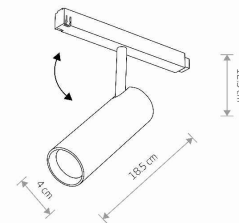

LUMINAIRE MODEL **LVM SPOT LED 9W** CATALOGUE GROUP —
10142 COUNTRY OF ORIGIN **MADE IN P.R.C.**

LIGHT SOURCE **LED**
 LIGHT SOURCES TYPE **Integrated**
 MAXIMUM WATTAGE **9W**
 LAMP INCLUDES SOURCE OF LIGHT **Yes**
 IP **IP20**
Interior use
 LIFETIME **30000h**

THIS PRODUCT 10142 CONTAINS A LIGHT SOURCE 10603 OF ENERGY EFFICIENCY CLASS: F

PACKAGE DIMENSIONS **21cm/5cm/12cm**
 (L/W/H)

NET/GROSS WEIGHT **0,18kg/0,26kg**

LEADING/SUPPLEMENTARY COLOR **Black**

MATERIALS **Painted aluminum, Plastic**

STYLE **Industrial**

ELECTRICAL SECURITY CLASS **III**

POWER SUPPLY **DC 48V/—**

DIMENSIONS

5 9 0 3 1 3 9 1 0 1 4 2 4

Item No.	POWER	COLOR TEMP	LUMEN	BEAM ANGLE	CRI	IP	LED BRAND	DRIVER BRAND	LIFETIME	WARRANTY
10142	9W	3000K	780lm	30°	>90	IP20	OSRAM	—	30000h	—