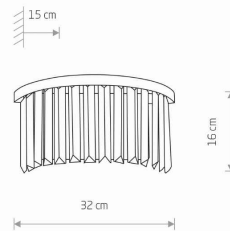

LUMINAIRE MODEL

**CRISTAL**  
**7632**

CATALOGUE GROUP  
COUNTRY OF ORIGIN

**KATALOG 2022**  
**MADE IN POLAND**

LIGHT SOURCE **E14**  
 LIGHT SOURCES TYPE **Replaceable**  
 MAXIMUM WATTAGE **60W**  
 LAMP INCLUDES SOURCE OF LIGHT **No**  
 NUMBER OF LIGHT SOURCES **2**  
 IP **IP20**  
**Interior use**

PACKAGE DIMENSIONS (L/W/H) **33cm/15cm/17cm**

NET/GROSS WEIGHT **1,3kg/—**

ASSEMBLY METHOD **Bridge**

LEADING/SUPPLEMENTARY COLOR **Transparent, Silver**

MATERIALS **Crystal, Painted steel**

STYLE **Glamour**

ELECTRICAL SECURITY CLASS **I**

POWER SUPPLY **220-230V/50/60Hz**

DIMENSIONS

5 903139763295