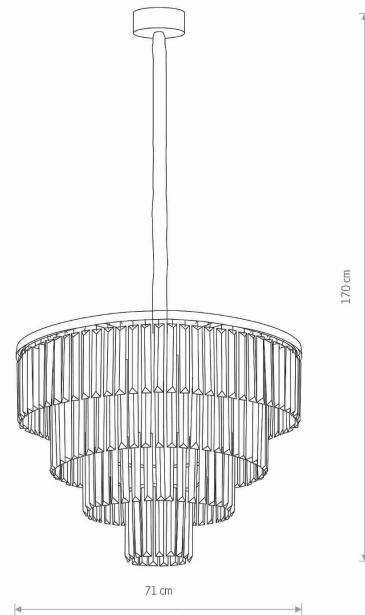

LUMINAIRE MODEL

**CRISTAL L
7614**

CATALOGUE GROUP
COUNTRY OF ORIGIN

**KATALOG 2022
MADE IN POLAND**

LIGHT SOURCE **E14**
 LIGHT SOURCES TYPE **Replaceable**
 MAXIMUM WATTAGE **40W**
 LAMP INCLUDES SOURCE OF LIGHT **No**
 NUMBER OF LIGHT SOURCES **12**
 IP **IP20**
Interior use

PACKAGE DIMENSIONS (L/W/H) **74cm/74cm/49cm**

NET/GROSS WEIGHT **14,44kg/16,44kg**

ASSEMBLY METHOD **Direct assembly**

LEADING/SUPPLEMENTARY COLOR **Transparent, Black**

MATERIALS **Crystal, Painted steel**

STYLE **Glamour**

ELECTRICAL SECURITY CLASS **I**

POWER SUPPLY **220-230V/50/60Hz**

DIMENSIONS

5 903139761499