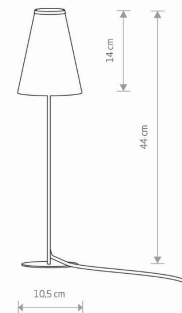

LUMINAIRE MODEL

**TRIFLE**  
**8078**

CATALOGUE GROUP  
COUNTRY OF ORIGIN

**KATALOG 2022**  
**MADE IN POLAND**

LIGHT SOURCE **G9**  
 LIGHT SOURCES TYPE **Replaceable**  
 MAXIMUM WATTAGE **10W only LED**  
 LAMP INCLUDES SOURCE OF LIGHT **No**  
 NUMBER OF LIGHT SOURCES **1**  
 IP **IP20**  
**Interior use**

PACKAGE DIMENSIONS (L/W/H) **37cm/11.5cm/11.5cm**

NET/GROSS WEIGHT **0.27kg/0.39kg**

ASSEMBLY METHOD **Free-standing product**

LEADING/SUPPLEMENTARY COLOR **White-pink,White**

MATERIALS **Fabric,Painted aluminum**

STYLE **Modern**

ELECTRICAL SECURITY CLASS **II**

POWER SUPPLY **220-230V/50/60Hz**

DIMENSIONS

5 903139807890