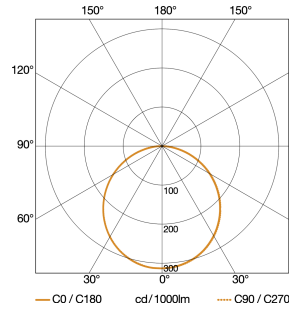

Technical specifications

Dimensions (L x W x H)	161 x 180 x 181 mm
Mains power supply	220 – 240 V / 50 – 60 Hz
Output	13 W
Power consumption	0,5 W
Luminous flux	1443 lm
Colour temperature	3000 K
Colour variation LED	SDCM3
Colour Rendering Index CRI	80-89
With lamp	Yes, STEINEL LED system
Lamp	LED cannot be replaced
LED life expectancy (max. °C)	50000 h
Drop in luminous flux in accordance with LM80	L70B10
LED cooling system	HCMC (High Conductive Magnesium Composite)
With motion detector	No
Photo-cell controller	No

Output	13 W
With lamp	Yes, STEINEL LED system
Lamp	LED cannot be replaced
Luminous flux	1443 lm
Colour temperature	3000 K
Colour Rendering Index CRI	80-89
LED life expectancy (max. °C)	50000 h
LED cooling system	HCMC (High Conductive Magnesium Composite)