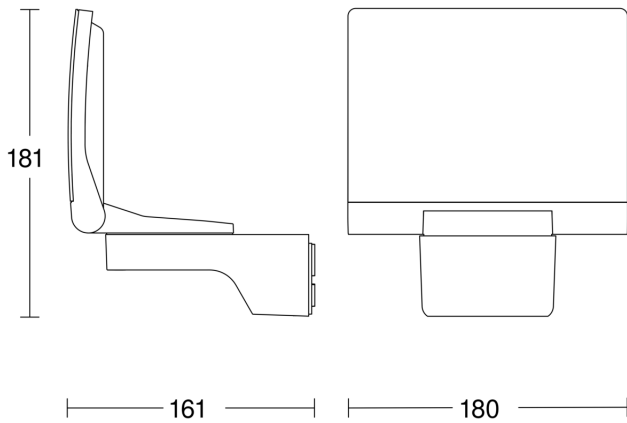

Technical specifications

Dimensions (L x W x H)	161 x 180 x 181 mm
Mains power supply	220 – 240 V / 50 – 60 Hz
Output	13 W
Power consumption	0,5 W
Luminous flux	1443 lm
Colour temperature	3000 K
Colour variation LED	SDCM3
Colour Rendering Index CRI	80-89
With lamp	Yes, STEINEL LED system
Lamp	LED cannot be replaced
LED life expectancy (max. °C)	50000 h
Drop in luminous flux in accordance with LM80	L70B10
LED cooling system	HCMC (High Conductive Magnesium Composite)
With motion detector	No
Photo-cell controller	No

Basic light level function	No
Main light adjustable	No
Settings via	Potentiometers
Soft light start	No
Impact resistance	IK03
IP-rating	IP44
Protection class	II
Ambient temperature	-20 – 40 °C
Housing material	HCMC
Cover material	Plastic, opal
Manufacturer's Warranty	5 years
PU1, net weight	0,483 kg
Version	graphite
PU1, EAN	4007841033095

Accessories

EAN 4007841 053086 Corner wall mount XLED home 2

LED Floodlight without sensor

XLED home 2 SL

V2 graphite

EAN 4007841 033095

Dimension Drawing

Light Distribution Curve