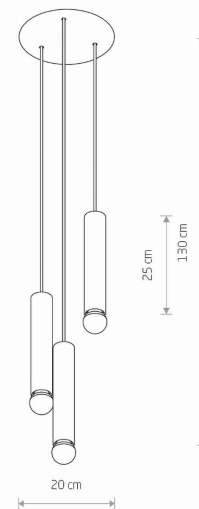

LUMINAIRE MODEL

BATON
7856

CATALOGUE GROUP
COUNTRY OF ORIGIN

KATALOG 2022
MADE IN POLAND

LIGHT SOURCE **E27**
 LIGHT SOURCES TYPE **Replaceable**
 MAXIMUM WATTAGE **10W only LED**
 LAMP INCLUDES SOURCE OF LIGHT **No**
 NUMBER OF LIGHT SOURCES **3**
 IP **IP20**
Interior use

PACKAGE DIMENSIONS (L/W/H) **45cm/21cm/12.5cm**

NET/GROSS WEIGHT **2.02kg/2.2kg**

ASSEMBLY METHOD **Direct assembly**

LEADING/SUPPLEMENTARY COLOR **Black**

MATERIALS **Painted steel**

STYLE **Modern**

ELECTRICAL SECURITY CLASS **I**

POWER SUPPLY **220-230V/50/60Hz**

DIMENSIONS

5 903139785693