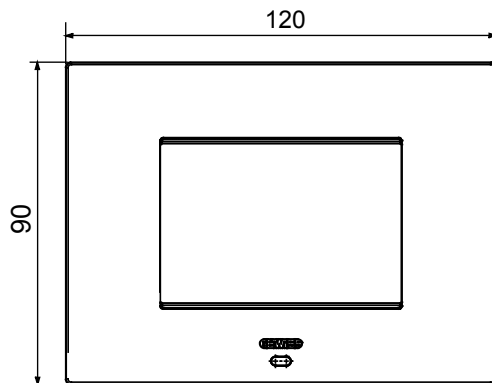

Smart plate can be used with Home Gateway for "CONNECTED SMART HOME" solutions. The EGO SMART plates integrate with the connected devices of the ChoruSmart system, they go beyond pure aesthetics and become an element of interaction with the user. The plates communicate with the other connected devices and, using RGB perimeter LED strips and a graphic display, can communicate operating statuses and any alarms detected by the smart functions that control the home to the user. The traditional EGO SMART and EGO plates can be used in the same system as they are designed to blend in perfectly.

Colour	Brown shade	Description	3 modules
For support codes	GW16803N	Power supply	Via one of the suitable connected devices installed within it or via dedicated power supply unit GWA1700
Standard	2014/35/EU, 2014/30/EU, 2011/65/EU + 2015/863, EN 62368-1, EN 55032, EN 55035, EN IEC 63000	Working temperature	-5 ÷ +45 °C
Relative humidity (non-condensative)	Max 93%	IP degree	IP20
Functions	System information/status with messages on the display and notifications by RGB LED strips.	Material	Painted technopolymer
Finishing	Opaque finish	Glow wire test	650 °C
Thermo-pressure with ball	70 °C	Family	EGO SMART
User interface	The plate is equipped with a dot-matrix display and RGB LED strips		

DIMENSIONAL

TECHNICAL SYMBOLOGY

IP

IP20

GWT

650 °C

70 °C

STANDARDS/APPROVALS