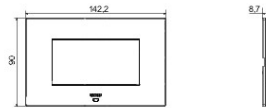

Culoare	Negru satinat	Descriere	4 modul
Pentru montaj suport	GW16804N	Sursă de alimentare	Via one of the suitable connected devices installed within it or via dedicated power supply unit GWA1700
Standard	2014/35/EU, 2014/30/EU, 2011/65/EU + 2015/863, EN 62368-1, EN 55032, EN 55035, EN IEC 63000	Temperatură de funcționare	-5 +45 °C
Relative humidity (non-condensative)	Max 93%	Clasă de protecție IP	IP20
Funcții	System information/status with messages on the display and notifications by RGB LED strips.	Material	Painted technopolymer
Finisare	Finisaj mat	Glow test conductori	650 °C
Termo-presiune cu bilă	70 °C	Familie	EGO SMART
User interface	The plate is equipped with a dot-matrix display and RGB LED strips		

DIMENSIONAL

TECHNICAL SYMBOLOGY

IP

IP20

GWT

650 °C

70 °C

STANDARDS/APPROVALS