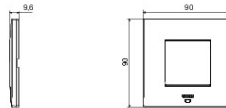

Culoare	Oțel	Descriere	2 modul
Pentru montaj suport	GW16821N, GW16822N	Sursă de alimentare	Via one of the suitable connected devices installed within it or via dedicated power supply unit GWA1700
Standard	2014/35/EU, 2014/30/EU, 2011/65/EU + 2015/863, EN 62368-1, EN 55032, EN 55035, EN IEC 63000	Temperatură de funcționare	-5 +45 °C
Relative humidity (non-condensative)	Max 93%	Clasă de protecție IP	IP20
Funcții	System information/status with messages on the display and notifications by RGB LED strips.	Material	Painted technopolymer
Finisare	Finisaj mat	Glow test conductori	650 °C
Termo-presiune cu bilă	70 °C	Familie	EGO SMART
User interface	The plate is equipped with a dot-matrix display and RGB LED strips		

## DIMENSIONAL

## TECHNICAL SYMBOLOGY

**IP**

IP20

**GWT**

650 °C

70 °C