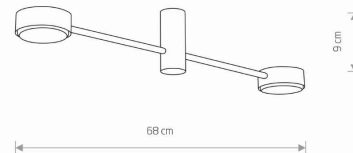

LUMINAIRE MODEL

ORBIT
7938

CATALOGUE GROUP
COUNTRY OF ORIGIN

KATALOG 2022
MADE IN POLAND

LIGHT SOURCE **GX53**
LIGHT SOURCES TYPE **Replaceable**
MAXIMUM WATTAGE **2x8W**
LAMP INCLUDES SOURCE OF LIGHT **No**
NUMBER OF LIGHT SOURCES **2**
IP **IP20**
Interior use

PACKAGE DIMENSIONS (L/W/H) **72cm/10cm/10cm**

NET/GROSS WEIGHT **0,53kg/0,76kg**

ASSEMBLY METHOD **Direct assembly**

LEADING/SUPPLEMENTARY COLOR **White**

MATERIALS **Painted steel**

STYLE **Modern**

ELECTRICAL SECURITY CLASS **I**

POWER SUPPLY **220-230V/50/60Hz**

DIMENSIONS

5 9 0 3 1 3 9 7 9 3 8 9 6