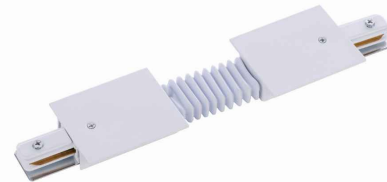

LUMINAIRE MODEL

**PROFILE RECESSED FLEX
CONNECTOR
8384**

CATALOGUE GROUP
COUNTRY OF ORIGIN

**KATALOG 2022
MADE IN P.R.C.**

NUMBER OF LIGHT SOURCES

0

IP

IP20

Interior use

PACKAGE DIMENSIONS
(L/W/H)

28cm/6cm/2cm

NET/GROSS WEIGHT

0,135kg/0,145kg

ASSEMBLY METHOD

Works with Profile System

LEADING/SUPPLEMENTARY COLOR

White

MATERIALS

Plastic PC,Steel,Copper

ELECTRICAL SECURITY CLASS

I

POWER SUPPLY

~220-230V/50/60Hz

5 903139838498