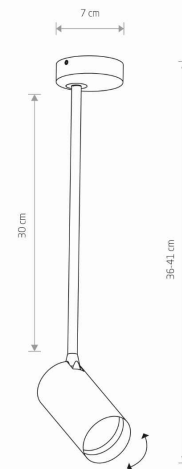

LUMINAIRE MODEL

MONO LONG M
7674

CATALOGUE GROUP
COUNTRY OF ORIGIN

KATALOG 2022

—

LIGHT SOURCE **GU10**
 LIGHT SOURCES TYPE **Replaceable**
 MAXIMUM WATTAGE **10W only LED**
 LAMP INCLUDES SOURCE OF LIGHT **No**
 NUMBER OF LIGHT SOURCES **1**
 IP **IP20**
Interior use

PACKAGE DIMENSIONS (L/W/H) **44cm/7.5cm/7.5cm**

NET/GROSS WEIGHT **0.41kg/0.54kg**

ASSEMBLY METHOD **Bridge**

LEADING/SUPPLEMENTARY COLOR **Black,Gold**

MATERIALS **Painted steel,Plastic ABS**

STYLE **Modern**

ELECTRICAL SECURITY CLASS **I**

POWER SUPPLY **220-230V/50/60Hz**

DIMENSIONS

5 9 0 3 1 3 9 7 6 7 4 9 1