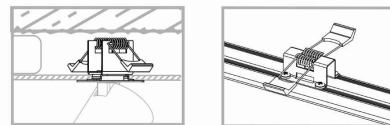

LUMINAIRE MODEL

MONO SURFACE
7688

CATALOGUE GROUP
COUNTRY OF ORIGIN

KATALOG 2022
MADE IN POLAND

LIGHT SOURCE **GU10**
 LIGHT SOURCES TYPE **Replaceable**
 MAXIMUM WATTAGE **10W only LED**
 LAMP INCLUDES SOURCE OF LIGHT **No**
 NUMBER OF LIGHT SOURCES **1**
 IP **IP20**
Interior use

PACKAGE DIMENSIONS (L/W/H) **18cm/9cm/9cm**
 NET/GROSS WEIGHT **0.3kg/0.38kg**
 ASSEMBLY METHOD **Recessed assembly**
 LEADING/SUPPLEMENTARY COLOR **Black,Gold**
 MATERIALS **Painted steel,Plastic ABS**
 STYLE **Modern**
 ELECTRICAL SECURITY CLASS **II**
 POWER SUPPLY **220-230V/50/60Hz**

DIMENSIONS

CUT OUT

HOLE SHAPE **Round**
 HOLE DIMENSIONS **3.5x3.5cm**