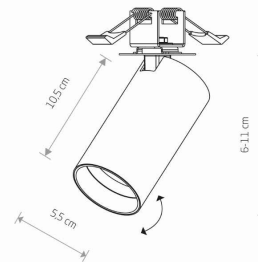

LUMINAIRE MODEL

MONO SURFACE
7688

CATALOGUE GROUP
COUNTRY OF ORIGIN

KATALOG 2022
MADE IN POLAND

LIGHT SOURCE **GU10**
 LIGHT SOURCES TYPE **Replaceable**
 MAXIMUM WATTAGE **10W only LED**
 LAMP INCLUDES SOURCE OF LIGHT **No**
 NUMBER OF LIGHT SOURCES **1**
 IP **IP20**
Interior use

PACKAGE DIMENSIONS (L/W/H) **18cm/9cm/9cm**
 NET/GROSS WEIGHT **0.3kg/0.38kg**
 ASSEMBLY METHOD **Recessed assembly**
 LEADING/SUPPLEMENTARY COLOR **Black,Gold**
 MATERIALS **Painted steel,Plastic ABS**
 STYLE **Modern**
 ELECTRICAL SECURITY CLASS **II**
 POWER SUPPLY **220-230V/50/60Hz**

DIMENSIONS

CUT OUT

HOLE SHAPE **Round**
 HOLE DIMENSIONS **3.5x3.5cm**