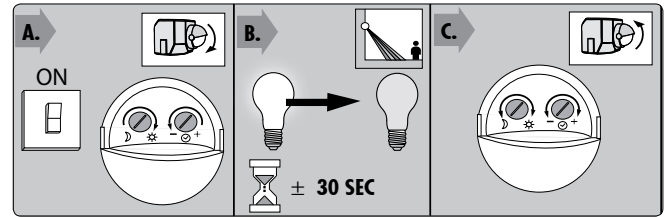

3

4

5

6

Philips Lighting Contact Centre
Int. Business Reply Service
I.B.R.S. / C.C.R.I. Numéro 10461
5600 VB Eindhoven
Pays-Bas / The Netherlands

www.philips.com/homelighting
☎ +800 7445 4775

4404.018.31381
Last update: 22/03/12