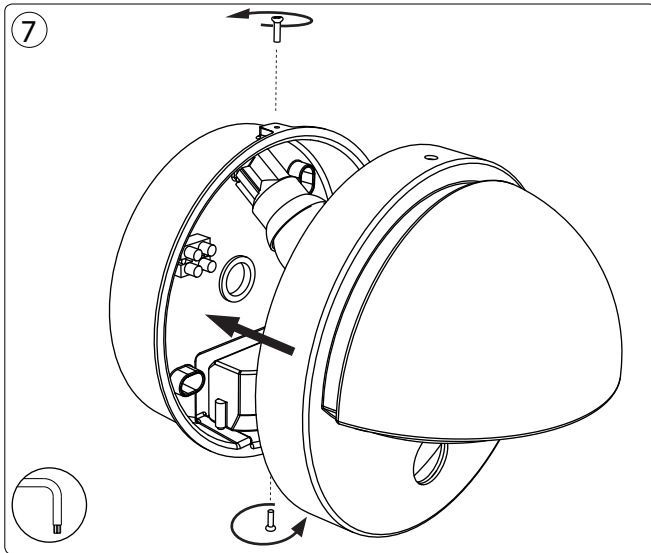

3

4

5

6

Philips Lighting Contact Centre
Int. Business Reply Service
I.B.R.S. / C.C.R.I. Numéro 10461
5600 VB Eindhoven
Pays-Bas / The Netherlands

www.philips.com/homelighting
☎ +800 7445 4775

4404.018.31381
Last update: 22/03/12