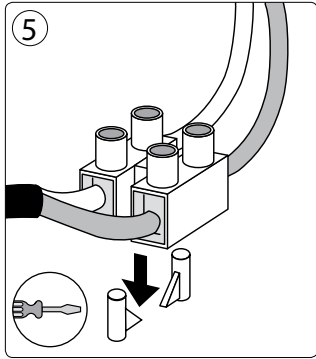

3

4

5

6

Philips Lighting Contact Centre
Int. Business Reply Service
I.B.R.S. / C.C.R.I. Numéro 10461
5600 VB Eindhoven
Pays-Bas / The Netherlands

www.philips.com/homelighting
☎ +800 7445 4775

4404.018.31381
Last update: 22/03/12