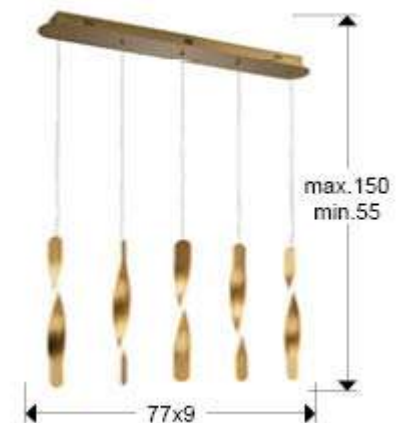

Twist

Pendants

219527

Lamp of 5 lights made of metal with a brushed gold finish.
Opal silicone diffuser. 50W,3400lm, 3000k. DIMMABLE

This product includes led drivers with TRIAC and 0-10V dimming. You can dim it using a TRIAC or 0-10V wall dimmer switch. Another type of dimming would damage the led driver. · This lamp is supplied with GRAVITY TOGGLES, to improve ceiling fixing.

GENERAL INFORMATION

Catalogue: i42 Iluminación
Page: 76
EAN Code: 8435435338886
Type: Pendants
Collection: Twist

SIZES

Sizes: ↔ 77.0 ↓ 41.0 ↗ 9.0 cm
Height when installed: 55.0/ max. 150.0 cm
Weight: 2.4 Kg

SIZES WITH PACKAGING

Weight: 3.1 Kg
Volume: 0.0190m³
Sizes: ↔ 88.0 ↓ 13.0 ↗ 17.0 cm

TECHNICAL INFORMATION

IP protection: IP 20
Electric class: Class 1
Maximum power: 50W
Voltage: 180/240 V
Frequency: 50/60 Hz
Colour temperature: 3,000 K
Average lifespan: 50,000 h
Power factor: >0.95
CRI: >80

DRIVER LED

Make: SCHULLER
Model: 74062
Quantity: 1 Units
Dimmable: Sí
Type of dimming: Triac&0-10V
Maximum power: 60W
Frequency: 50-60 Hz
Primary voltage: 180-240 V
Type: Voltaje constante
Secondary voltage: 24 V
Sizes: ↔ 13,5 ↓ 3,0 ↗ 4,7 cm