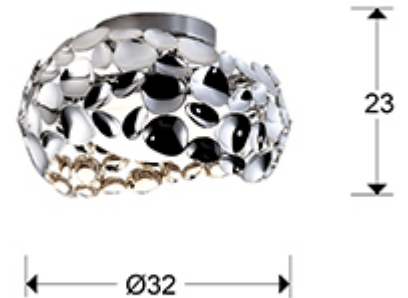

Narisa 266946
Flush Ceiling Lamps

Ceiling lamp of 3 lights made of chromed metal. Inner acrylic diffuser.

·This item includes 3 G9 LED 6W This lamp is supplied with GRAVITY TOGGLES, to improve ceiling fixing.

GENERAL INFORMATION

Catalogue: i39 Iluminación
Page: 224
EAN Code: 8435435318949
Type: Flush Ceiling Lamps
Collection: Narisa

SIZES

Sizes: Ø 32.0 ↑ 23.0 cm
Weight: 2.0 Kg

SIZES WITH PACKAGING

Weight: 2.7 Kg
Volume: 0.0320m³
Sizes: ↔ 35.0 ↓ 26.0 ↗ 35.0 cm

TECHNICAL INFORMATION

Energy class: A+
IP protection: IP 20
Electric class: Class 1
Maximum power: 3x10W
Voltage: 220/240 V
Frequency: 50/60 Hz

ADDITIONAL INFORMATION

Material: Metal, acrylic
Finish: Chromed, opal
Cable colour: clear