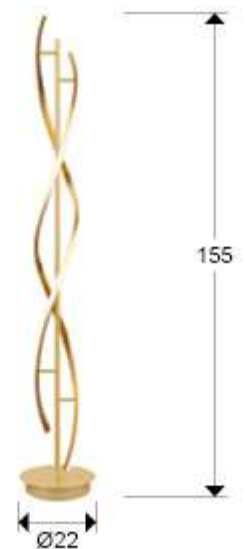

Dido

291025

Floor lamps

Recommended product

Floor lamp made of metal and aluminium, bright golden finish. Opal silicone diffuser. 45W LED, 2900 lm, 3000K

GENERAL INFORMATION

Catalogue: i42 Iluminación
Page: 14
EAN Code: 8435435337285
Type: Floor lamps
Collection: Dido

SIZES

Sizes: \varnothing 22.0 \updownarrow 155.0 cm
Weight: 3.4 Kg

SIZES WITH PACKAGING

Weight: 5.4 Kg
Volume: 0.0990m³
Sizes: \leftrightarrow 160.0 \updownarrow 22.0 \swarrow 28.0 cm

TECHNICAL INFORMATION