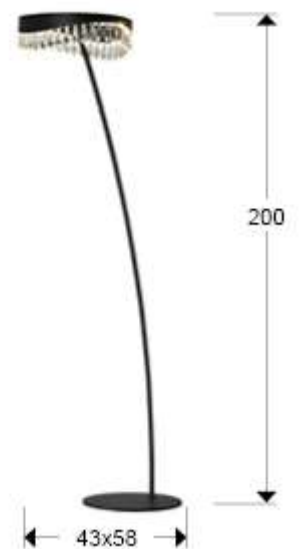

## Selene

Floor lamps

294867

Floor lamp made of metal and aluminium finished in matt black. Diffuser of faceted crystal drops. LED lighting 20W, 800Lm, 3000K.

### SIZES

Sizes: ↔ 43.0 ↑ 200.0 ↗ 58.0 cm  
Weight: 15.8 Kg

### SIZES WITH PACKAGING

Weight: 18.0 Kg  
Volume: 0.0700m<sup>3</sup>  
Sizes: ↔ 64.0 ↑ 22.0 ↗ 50.0 cm

## ADDITIONAL INFORMATION

Material: Metal, Glass  
Finish: Matt black, faceted  
Assembling time by customer: 30 min  
Cable colour: black